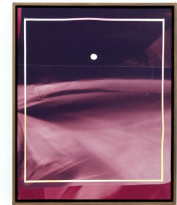

Chris Duncan
Strawberry 3, 2022
Sun, time, thread, paint on fabric
62 x 52 inches (157.5 x 132.1 cm)
CDu151

Chris Duncan
Strawberry 4, 2022
Sun, time, thread, paint on fabric
62 x 52 inches (157.5 x 132.1 cm)
CDu152

Chris Duncan
Strawberry 5, 2022
Sun, time, thread, paint on fabric
62 x 52 inches (157.5 x 132.1 cm)
CDu153

HALSEY MCKAY GALLERY

Chris Duncan
Strawberry 6, 2022
Sun, time, thread, paint on fabric
62 x 52 inches (157.5 x 132.1 cm)
CDu154

Chris Duncan
Strawberry 7, 2022
Sun, time, thread, paint on fabric
21.25 x 17.25 inches (54 x 43.8 cm)
CDu155

Chris Duncan
Strawberry 8, 2022
Sun, time, thread, paint on fabric
21.25 x 17.25 inches (54 x 43.8 cm)
CDu156