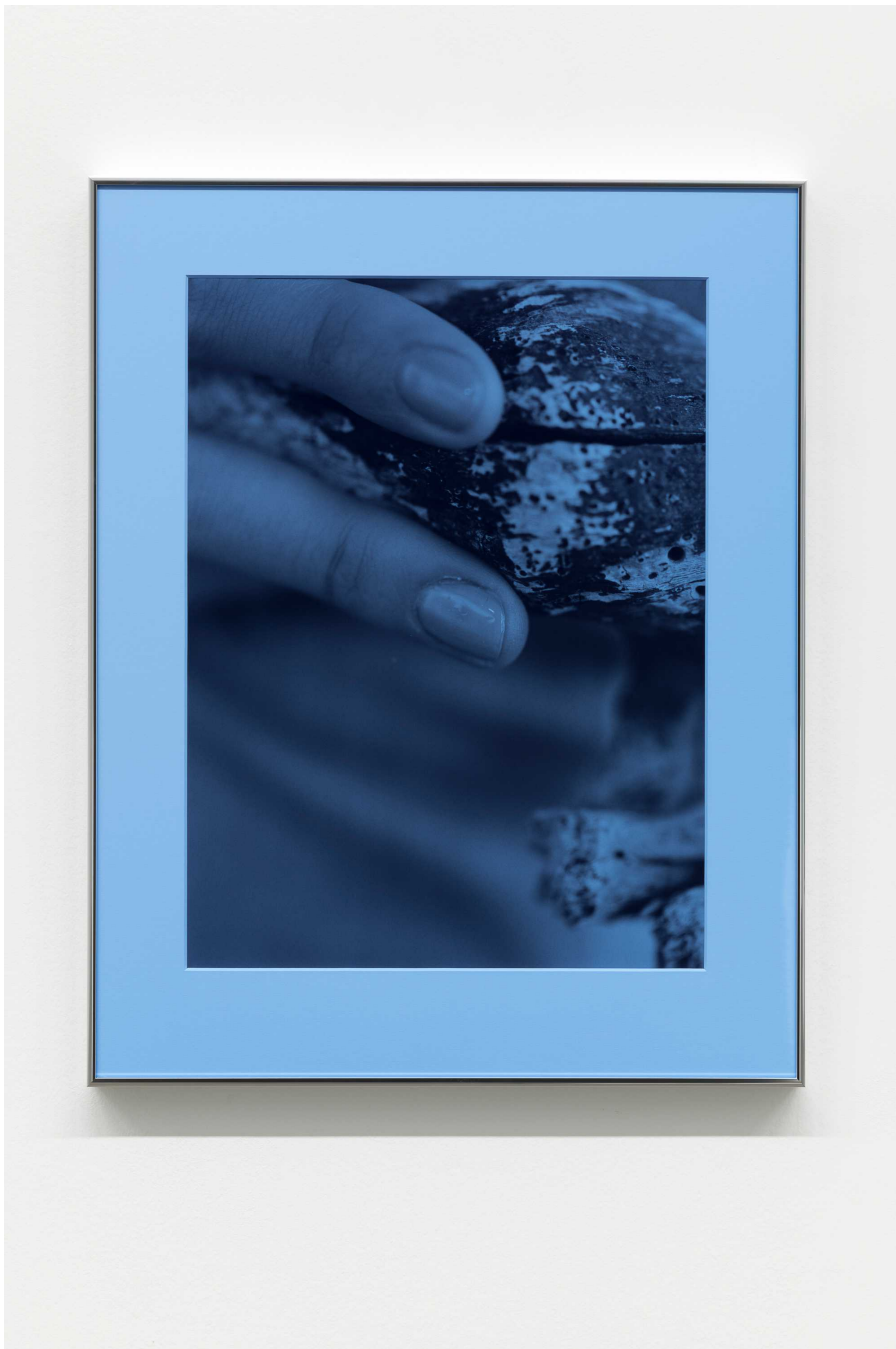

Josephine Pryde

Exterior, Night, Day, 2020

UV Digital Print on PVC coated mesh fabric, stitched seams,
eyes, black cord, hooks, steel cable frame
610 x 1,435 cm

JP/W 246

Josephine Pryde

The Tongue of Donald J. Trump, 2020

JP/F 116/1

Josephine Pryde

Aufnahmeprüfung 1, 2016

C-print

60 x 44.5 cm

1/3 + 2AP

JP/F 134/1

Josephine Pryde

Pacific Driftwood (Blue Filter), 2014 / 2020
black and white resin-coated print, coloured perspex
60 x 45 cm
1/3 + 2AP
JP/F 162

Josephine Pryde

Finger, Pad (Teal Filter), 2014 / 2020
black and white resin-coated print, coloured perspex
60 x 45 cm
1/3 + 2AP
JP/F 164