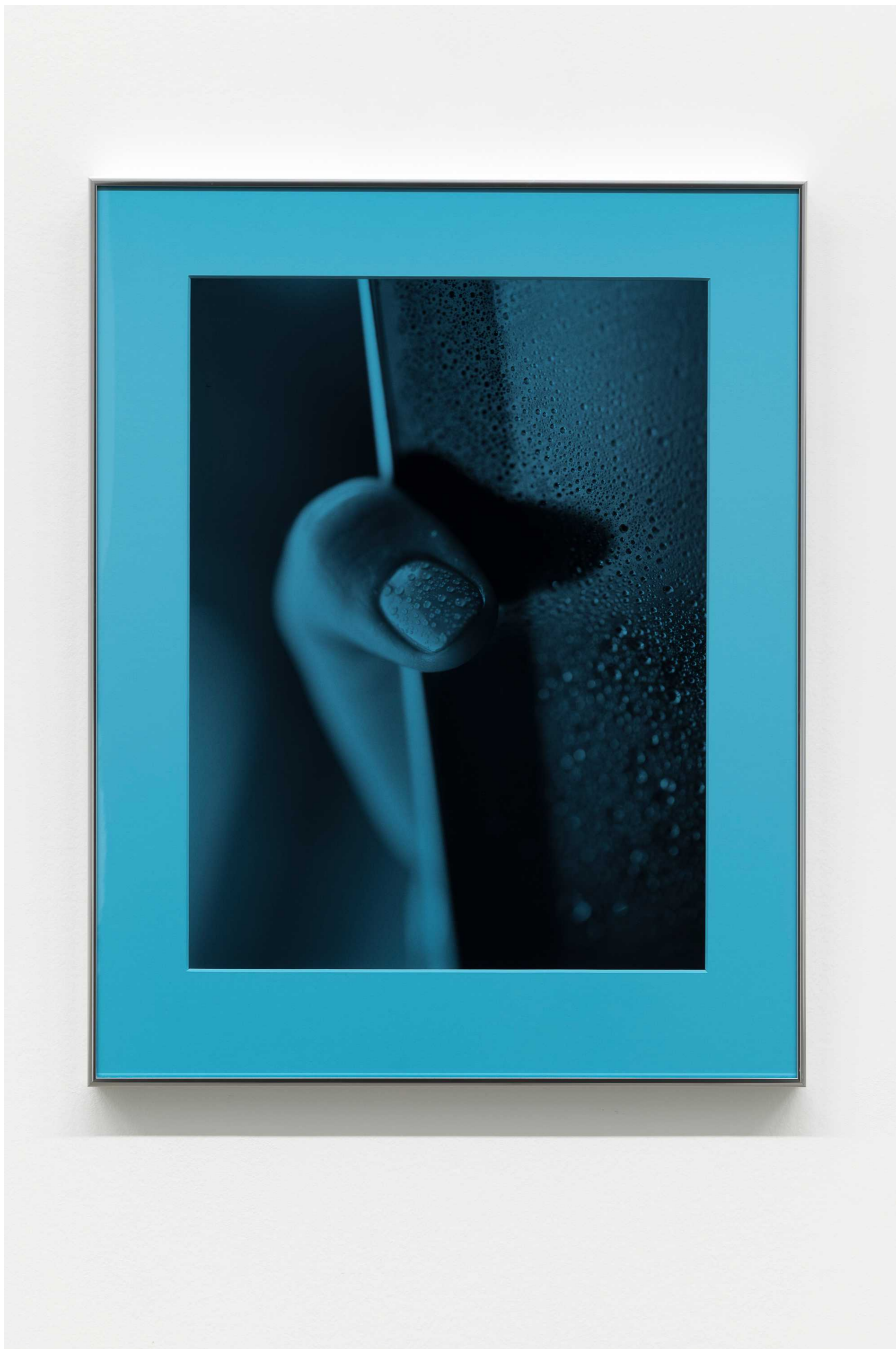

Josephine Pryde

Exterior, Night, Day, 2020

UV Digital Print on PVC coated mesh fabric, stitched seams,
eyes, black cord, hooks, steel cable frame
610 x 1,435 cm

JP/W 246

Josephine Pryde

The Tongue of Donald J. Trump, 2020

Josephine Pryde

Thumb, Pad (Pink Filter), 2014 / 2020
black and white resin-coated print, coloured perspex
60 x 45 cm
1/3 + 2AP
JP/F 163

Josephine Pryde

Für Dich & Mich 1, 2014

C-Print

60 x 44.5 cm

1/3 + 2AP

JP/F 116/1

Josephine Pryde

Aufnahmeprüfung 1, 2016

C-print

60 x 44.5 cm

1/3 + 2AP

JP/F 134/1

Josephine Pryde

Pacific Driftwood (Blue Filter), 2014 / 2020
black and white resin-coated print, coloured perspex
60 x 45 cm
1/3 + 2AP
JP/F 162

Josephine Pryde

Finger, Pad (Teal Filter), 2014 / 2020
black and white resin-coated print, coloured perspex
60 x 45 cm
1/3 + 2AP
JP/F 164