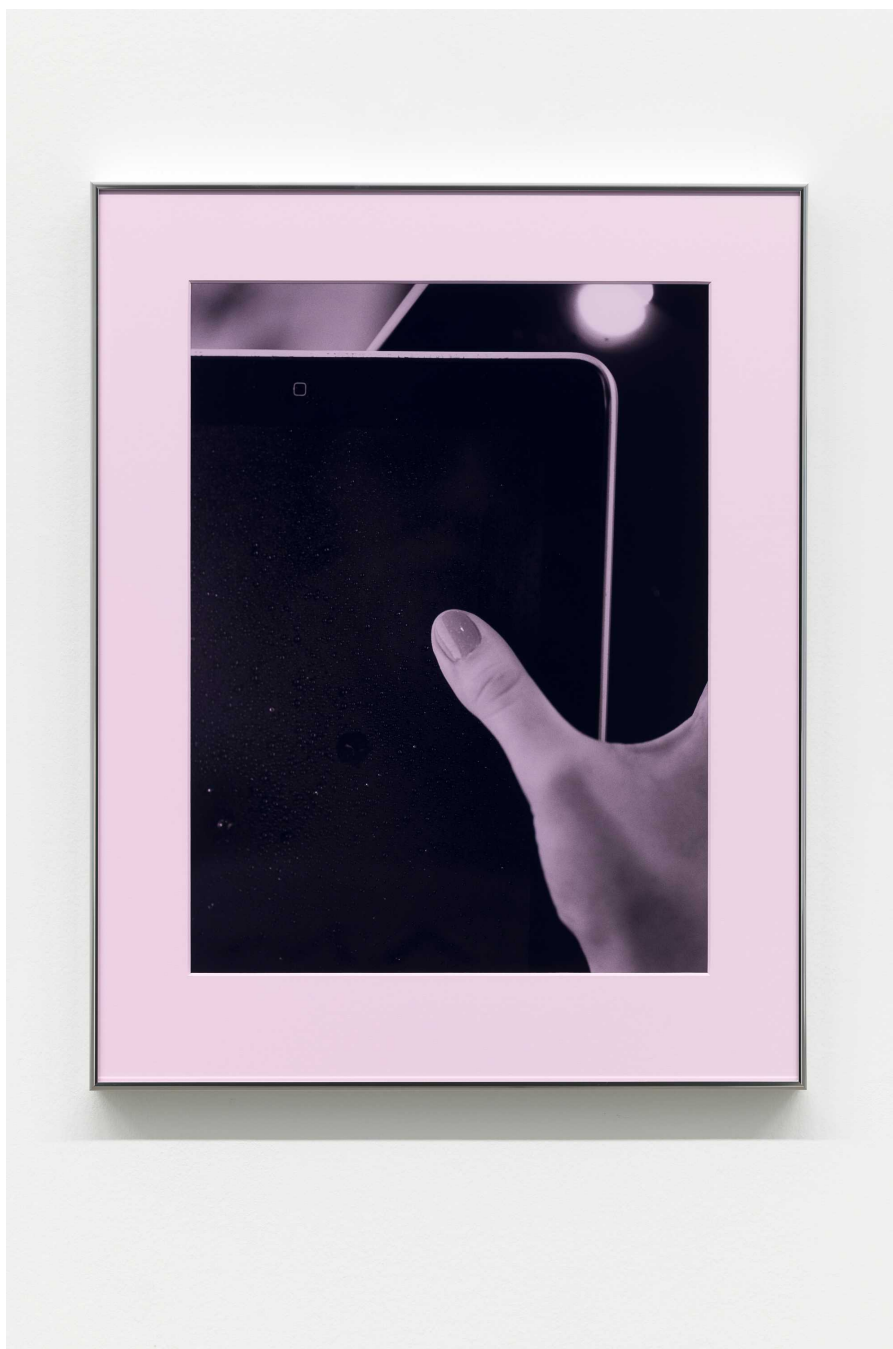

Josephine Pryde

Exterior, Night, Day, 2020

UV Digital Print on PVC coated mesh fabric, stitched seams,
eyes, black cord, hooks, steel cable frame
610 x 1,435 cm

JP/W 246

Josephine Pryde

The Tongue of Donald J. Trump, 2020

Gilcée Print

60 x 40 cm

1/10 + 3AP

JP/F 160

Josephine Pryde

Für Mich, 2014
Giclée print
60 x 40 cm
1AP/3 + 2AP
JP/F 100/1AP

Josephine Pryde

Thumb, Pad (Seagreen Filter), 2014 / 2020
black and white resin-coated print, coloured perspex
60 x 45 cm
1/3 + 2AP
JP/F 161

Josephine Pryde

Thumb, Pad (Pink Filter), 2014 / 2020
black and white resin-coated print, coloured perspex
60 x 45 cm
1/3 + 2AP
JP/F 163

Josephine Pryde

Für Dich & Mich 1, 2014

C-Print

60 x 44.5 cm

1/3 + 2AP