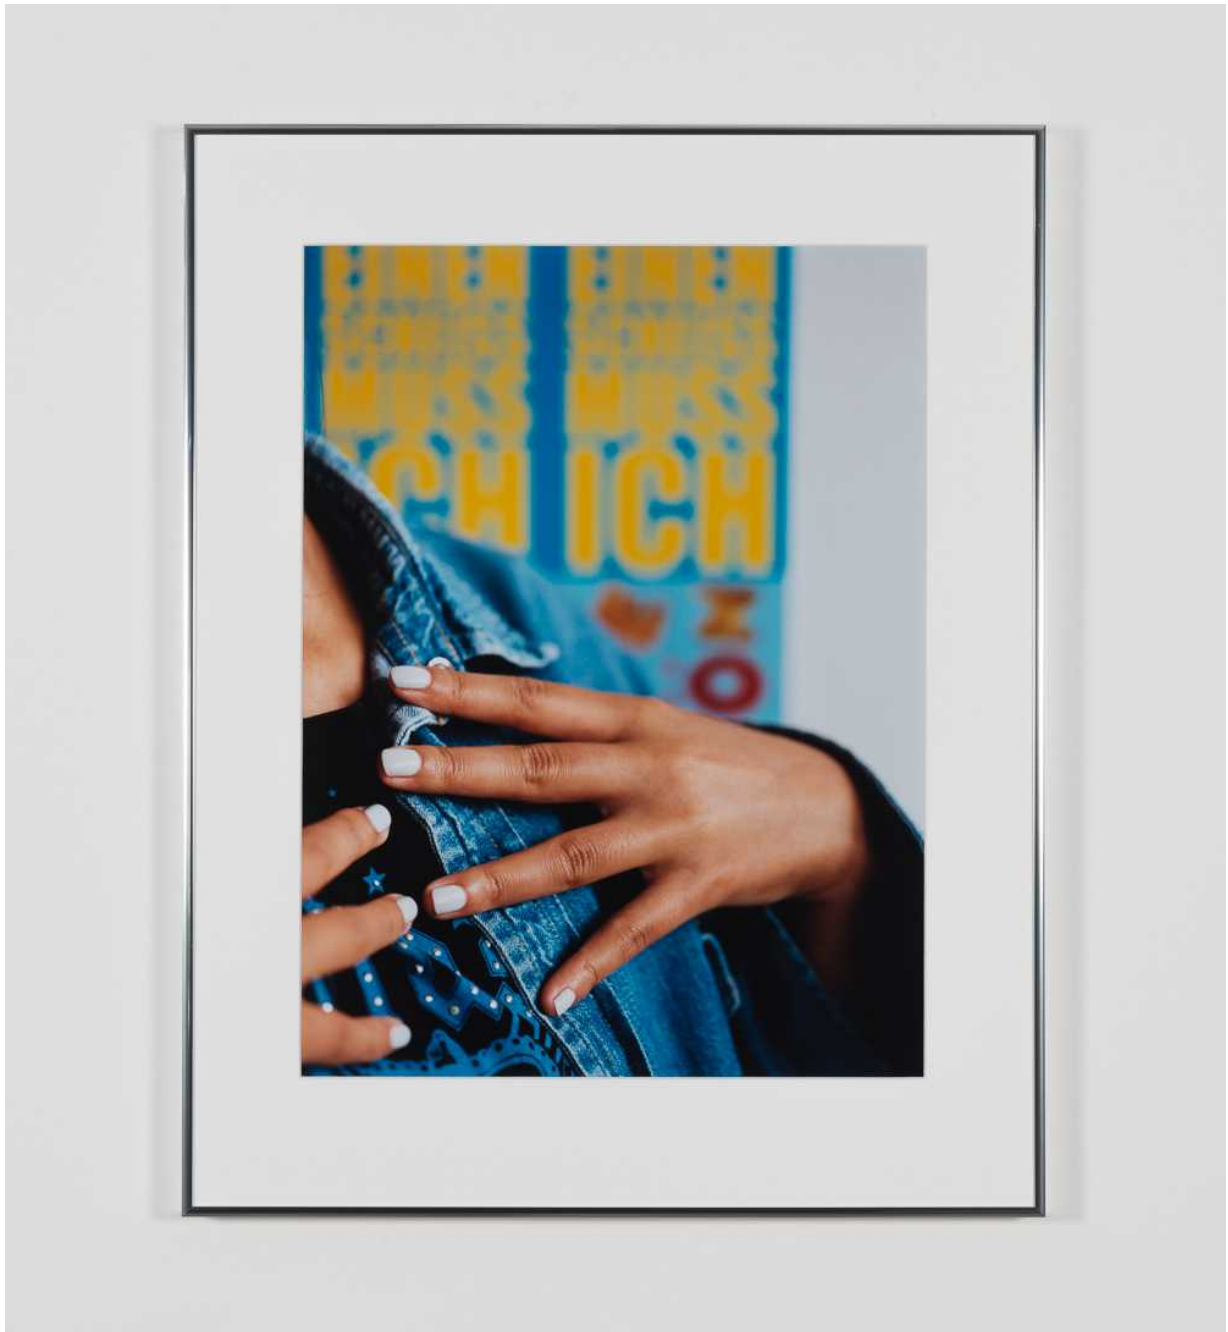

Josephine Pryde

Exterior, Night, Day, 2020

UV Digital Print on PVC coated mesh fabric, stitched seams,
eyes, black cord, hooks, steel cable frame
610 x 1,435 cm

JP/W 246

Josephine Pryde

The Tongue of Donald J. Trump, 2020

Josephine Pryde

Für Dich & Mich 2, 2014

C-Print

60 x 44.5 cm

1/3 + 2AP

JP/F 115/1

Josephine Pryde

Pacific Driftwood (Pink Filter), 2014 / 2020
black and white resin-coated print, coloured perspex
60 x 45 cm
1/3 + 2AP
JP/F 165