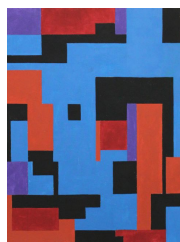

HALSEY MCKAY GALLERY

Denise Kupferschmidt
Flood, 2022
Acrylic on canvas
24 x 18 inches (61 x 45.7 cm)
DK214