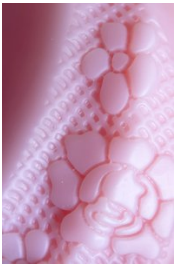

Bar of Soap
2022
Archival inkjet print in aluminum artist's frame
Edition 1 of 5, 2AP
17 x 11 inches
43 x 28 cm.