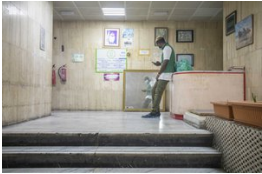

127 x 84 cm.

Incense Smoke

2022

Archival inkjet print in aluminum artist's frame

Edition 1 of 5, 2AP

50 x 33 inches

127 x 84 cm.

Man in Lobby
2022
Wall vinyl