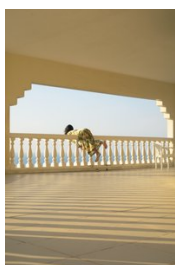

127 x 84 cm.

Fish Sandals

2022

Archival inkjet print in aluminum artist's frame

Edition 1 of 5, 2AP

50 x 33 inches

127 x 84 cm.

Woman in Bathroom Window