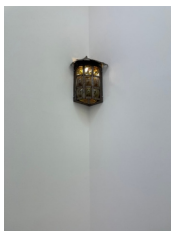

The approach

Kira Freije b. 1985

Weary travellers gather, in unison eyes scour the dusty ground,
2021

Stainless steel, cast aluminium, mouth blown glass, LED lamp

80 x 36 x 50 cm

31 1/2 x 14 5/32 x 19 11/16 in.

infallible Mariner, 2022

Stainless steel, mouth-blown glass, lightbulb

50 x 46 x 8 cm

19 11/16 x 18 1/8 x 3 1/8 in.

(AP-FREIK-00022)

Kira Freije

forward forward dividing shadows, 2022

Stainless steel, cast aluminium

53 x 57 x 56 cm

20 7/8 x 22 7/16 x 22 1/16 in.

(AP-FREIK-00023)

Kira Freije

Cry, the canopy watching, 2022

Stainless steel, mouth-blown glass, lightbulb

48 x 32 x 25 cm

18 7/8 x 12 5/8 x 9 13/16 in.

Kira Freije
river by night, 2022
Stainless steel, mouth-blown glass, lightbulb
250 x 50 x 50 cm
98 7/16 x 19 11/16 x 19 11/16 in.
(AP-FREIK-00026)

Kira Freije
dipping voices, on the side of the sun, 2022
Stainless steel, cast aluminium, sun bleached silk, cotton
76 x 120 x 98 cm
29 15/16 x 47 1/4 x 38 9/16 in.
(AP-FREIK-00027)