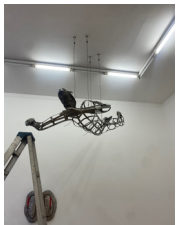

Kira Freije
The Forgiver, 2022
Stainless steel, cast aluminium
212 x 86 x 50 cm
83 7/16 x 33 7/8 x 19 11/16 in.
(AP-FREIK-00037)