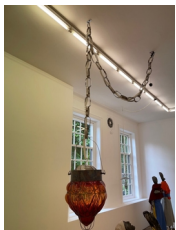

Kira Freije
Autumn dusk, 2022
Stainless steel, mouth-blown glass, coiled wire, lightbulb
85 x 42 x 42 cm
33 7/16 x 16 9/16 x 16 9/16 in.
(AP-FREIK-00029)