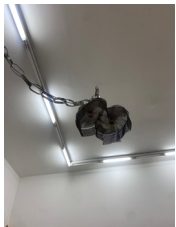

Kira Freije
Butterfly, 2022
Stainless steel, steel, glass roundels, lightbulbs
28 x 58 x 50 cm
11 1/16 x 22 13/16 x 19 11/16 in.
(AP-FREIK-00036)