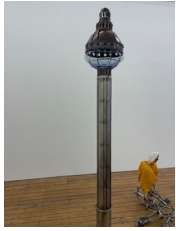

The approach

Kira Freije b. 1985

Weary travellers gather, in unison eyes scour the dusty ground,
2021

Stainless steel, cast aluminium, mouth blown glass, LED lamp

80 x 36 x 50 cm

31 1/2 x 14 5/32 x 19 11/16 in.

infallible Mariner, 2022

Stainless steel, mouth-blown glass, lightbulb

50 x 46 x 8 cm

19 11/16 x 18 1/8 x 3 1/8 in.

(AP-FREIK-00022)

Kira Freije

forward forward dividing shadows, 2022

Stainless steel, cast aluminium

53 x 57 x 56 cm

20 7/8 x 22 7/16 x 22 1/16 in.

(AP-FREIK-00023)

Kira Freije

Cry, the canopy watching, 2022

Stainless steel, mouth-blown glass, lightbulb

48 x 32 x 25 cm

18 7/8 x 12 5/8 x 9 13/16 in.

Kira Freije
river by night, 2022
Stainless steel, mouth-blown glass, lightbulb
250 x 50 x 50 cm
98 7/16 x 19 11/16 x 19 11/16 in.
(AP-FREIK-00026)

Kira Freije
dipping voices, on the side of the sun, 2022
Stainless steel, cast aluminium, sun bleached silk, cotton
76 x 120 x 98 cm
29 15/16 x 47 1/4 x 38 9/16 in.
(AP-FREIK-00027)