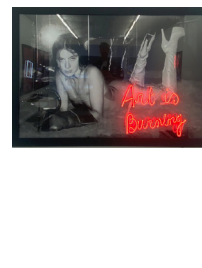

ART IS BURNING
1980–2022
Photo print, Neon,
Transfo
112,5×162 cm