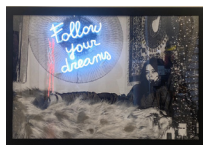

**Ground floor**

*FOLLOW YOUR DREAMS*  
 1974–2022  
 Photo print, Neon,  
 Transfo  
 112,5×162 cm

*NIGHT LIFE*  
 1980  
 Photo print  
 (ed 6/10)  
 78×75 cm

*LOLA FISTS*  
 2017  
 Photo print  
 132×92 cm

*LOLA M FINGER*  
 2017  
 Photo print  
 132×92 cm

*LOLA RABBIT*  
 2017  
 Photo print  
 132×92 cm

*BLACK L*  
 2017  
 Photo print  
 132×92 cm

**First floor**

*DEVELINA BURNING ART*  
 2022  
 Mirror, Neon,  
 Transfo's  
 192×111,5 cm