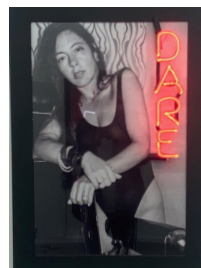

**Ground floor**

*FOLLOW YOUR DREAMS*  
 1974–2022  
 Photo print, Neon,  
 Transfo  
 112,5×162 cm

*NIGHT LIFE*  
 1980  
 Photo print  
 (ed 6/10)  
 78×75 cm

*LOLA FISTS*  
 2017  
 Photo print  
 132×92 cm

*LOLA M FINGER*  
 2017  
 Photo print  
 132×92 cm

*LOLA RABBIT*  
 2017  
 Photo print  
 132×92 cm

*BLACK L*  
 2017  
 Photo print  
 132×92 cm

**First floor**

*DEVELINA BURNING ART*  
 2022  
 Mirror, Neon,  
 Transfo's  
 192×111,5 cm

*FOXY LOLA*  
 2016–2022  
 Photo print, Neon,  
 Transfo, Pluche  
 132× 92 cm

*PLUCHE HEART*  
 2022  
 Photo print,  
 Pluche  
 132×92 cm

*SMOKING 5*  
 2022  
 Photo print, Neon,  
 Transfo, Pluche  
 (ed 1/2)  
 132×92 cm