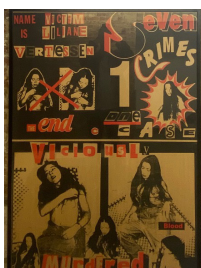

*FOXY LOLA*  
 2016–2022  
 Photo print, Neon,  
 Transfo, Pluche  
 132× 92 cm

*PLUCHE HEART*  
 2022  
 Photo print,  
 Pluche  
 132×92 cm

*SMOKING 5*  
 2022  
 Photo print, Neon,  
 Transfo, Pluche  
 (ed 1/2)  
 132×92 cm

*DARE*  
 1980  
 Photo print, Neon,  
 Transfo  
 88×63 cm

*ART IS BURNING*  
 1980–2022  
 Photo print, Neon,  
 Transfo  
 112,5×162 cm

**Basement**

*PLUCHE NIGHT*  
 2022  
 Photo print,  
 Pluche  
 132×92 cm

*Cave Crime*  
 1993  
 Photo print, Neon,  
 Transfo  
 116,5×119,5 cm

*Seven crimes one case. Viciously Murdered*  
 1993  
 Collage print (A.P.)  
 143×103 cm

*Guilty*  
 1993  
 Print (ed 1/15)  
 106×103 cm