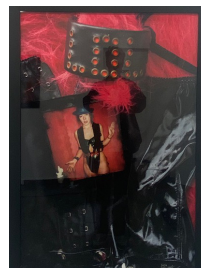

**Ground floor**

*FOLLOW YOUR DREAMS*  
 1974–2022  
 Photo print, Neon,  
 Transfo  
 112,5×162 cm

*NIGHT LIFE*  
 1980  
 Photo print  
 (ed 6/10)  
 78×75 cm

*LOLA FISTS*  
 2017  
 Photo print  
 132×92 cm

*LOLA M FINGER*  
 2017  
 Photo print  
 132×92 cm

*LOLA RABBIT*  
 2017  
 Photo print  
 132×92 cm

*BLACK L*  
 2017  
 Photo print  
 132×92 cm

**First floor**

*DEVELINA BURNING ART*  
 2022  
 Mirror, Neon,  
 Transfo's  
 192×111,5 cm

*FOXY LOLA*  
 2016–2022  
 Photo print, Neon,  
 Transfo, Pluche  
 132× 92 cm

*PLUCHE HEART*  
 2022  
 Photo print,  
 Pluche  
 132×92 cm

*SMOKING 5*  
 2022  
 Photo print, Neon,  
 Transfo, Pluche  
 (ed 1/2)  
 132×92 cm

*Cave Crime*  
 1993  
 Photo print, Neon,  
 Transfo  
 116,5×119,5 cm

*Seven crimes one case. Viciously Murdered*  
 1993  
 Collage print (A.P.)  
 143×103 cm

*Guilty*  
 1993  
 Print (ed 1/15)  
 106×103 cm