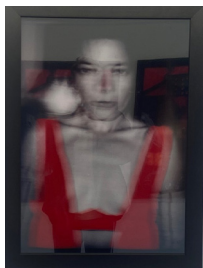

**Ground floor**

*FOLLOW YOUR DREAMS*  
 1974–2022  
 Photo print, Neon,  
 Transfo  
 112,5×162 cm

*NIGHT LIFE*  
 1980  
 Photo print  
 (ed 6/10)  
 78×75 cm

*LOLA FISTS*  
 2017  
 Photo print  
 132×92 cm

*LOLA M FINGER*  
 2017  
 Photo print  
 132×92 cm

*LOLA RABBIT*  
 2017  
 Photo print  
 132×92 cm

*BLACK L*  
 2017  
 Photo print  
 132×92 cm

**First floor**

*DEVELINA BURNING ART*  
 2022  
 Mirror, Neon,  
 Transfo's  
 192×111,5 cm

*FOXY LOLA*  
 2016–2022  
 Photo print, Neon,  
 Transfo, Pluche  
 132× 92 cm

*PLUCHE HEART*  
 2022  
 Photo print,  
 Pluche  
 132×92 cm

*SMOKING 5*  
 2022  
 Photo print, Neon,  
 Transfo, Pluche  
 (ed 1/2)  
 132×92 cm