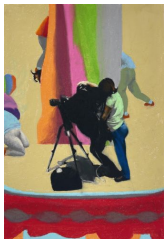

Lavi Daniel
The Picturing, 2022
Pastel on paper
14 x 9.75 in (35.6 x 24.8 cm)
20 x 15.75 x 1 in (50.8 x 40 x 2.5 cm) Framed
LD11888