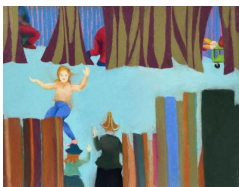

Lavi Daniel
Being the Question, 2022
Pastel on paper
10.5 x 14 in (26.7 x 35.6 cm)
16.625 x 20.125 x 1 in (42.2 x 51.1 x 2.5 cm) Framed
LD11887