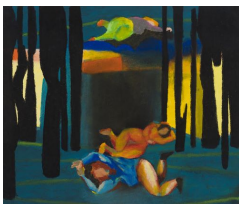

Lavi Daniel
The Enigma, 2022
Pastel on paper
11 x 13.5 in (27.9 x 34.3 cm)
17 x 19.625 x 1 in (43.2 x 49.8 x 2.5 cm) Framed
LD11875

Lavi Daniel
Sanctuary, 2022
Pastel on paper
11 x 13 in (27.9 x 33 cm)
17.125 x 19.125 x 1 in (43.5 x 48.6 x 2.5 cm) Framed
LD11874