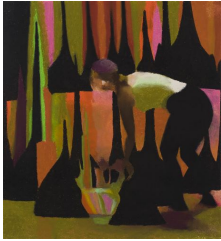

Lavi Daniel
Witness, 2022
Pastel on paper
7.5 x 8.625 in (19.1 x 21.9 cm)
13.625 x 14.625 x 1 in (34.6 x 37.1 x 2.5 cm) Framed
LD11878

Lavi Daniel
The Grower, 2022
Pastel on paper
14 x 13 in (35.6 x 33 cm)
20.125 x 19.125 x 1 in (51.1 x 48.6 x 2.5 cm) Framed
LD11877