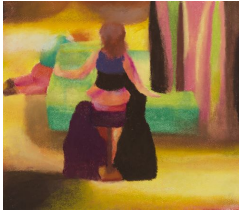

Lavi Daniel
Feeling the Player Play, 2022
Pastel on paper
8.625 x 13.5 in (21.9 x 34.3 cm)
14.875 x 19.625 x 1 in (37.8 x 49.8 x 2.5 cm) Framed
LD11886

Lavi Daniel
Witness, 2022
Pastel on paper
7.5 x 8.625 in (19.1 x 21.9 cm)
13.625 x 14.625 x 1 in (34.6 x 37.1 x 2.5 cm) Framed
LD11878