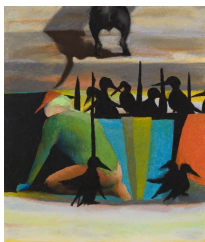

Lavi Daniel
Gathering Forces, 2022
Pastel on paper
14 x 11.875 in (35.6 x 30.2 cm)
20.125 x 18.125 x 1 in (51.1 x 46 x 2.5 cm) Framed
LD11869