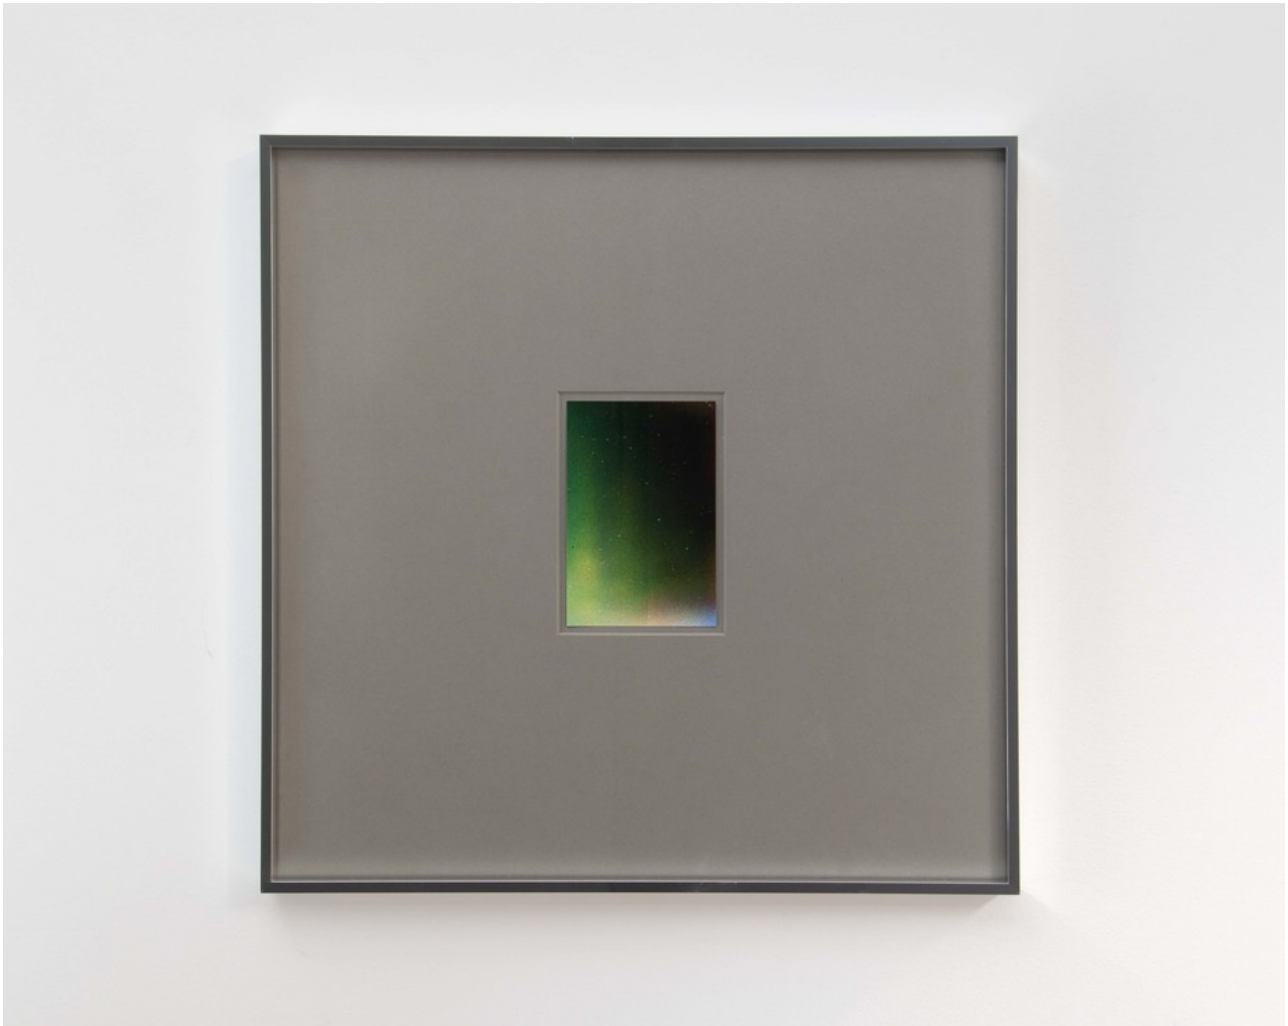

TACE

ANTHONY RENDA

TBT, 2021-2022

photograph on 50% grey mat board and aluminum frame

20 x 20 x 1 "