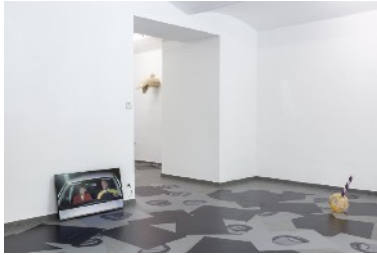

VIN VIN

23.

Installation view
VIN VIN
Chew
Alfredo Aceto &
Thomas Liu Le Lann

24.