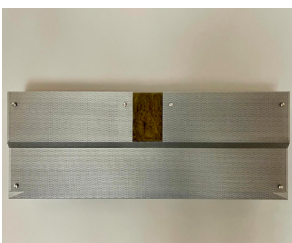

Philip Seibel
Radiator (Wald)
2022
Aluminium, stainless steel, wax
relief
97 x 38 x 20 cm