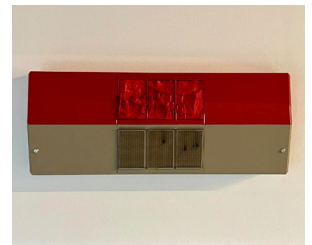

Philip Seibel
Radiator (Dorfschmiede)
2020
MDF, wax relief, ceramic heating
element, PUR paint, resin, screws
84.5 x 34 x 16 cm