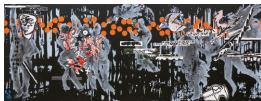

# Petzel

**CHARLINE VON HEYL**

The August Complex

2020

Acrylic on linen

82 x 78 inches

208.3 x 198.1 cm

(CvH 20/013)