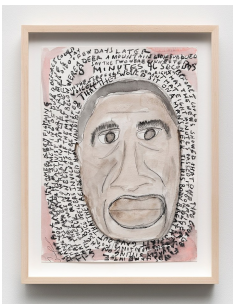

LAUREL GITLEN

ABOUT Time

Pamela Sneed

June 9 - July 16, 2022

Pamela Sneed
Runaway, 2022
watercolor on paper
15 x 11 in
38.1 x 27.94 cm

Pamela Sneed
Runaway 2, 2022
watercolor on paper
15 x 11 in
38.1 x 27.94 cm

Pamela Sneed
Jimmy, 2022
watercolor on paper
14 x 11 in
35.56 x 27.94 cm

Pamela Sneed
Annette, 2022
watercolor on paper
10 x 8 in
25.4 x 20.32 cm

Pamela Sneed
Tubman, 2022
watercolor on paper
12 x 9 in
30.48 x 22.86 cm

Pamela Sneed
Crown for George Floyd, 2022
watercolor on paper
15 x 11 in
38.1 x 27.94 cm

Pamela Sneed
He saw me, 2022
watercolor on paper
15 x 11 in
38.1 x 27.94 cm

Pamela Sneed
The Fighter 2, 2022
image transfer, rhinestones, ink, leaf, on paper
7 x 5 in
17.78 x 12.7 cm

Pamela Sneed
The Poet 2, 2022
image transfer fake pearls, ink on paper
7 x 5 in
17.78 x 12.7 cm

Pamela Sneed
Danielle, 2022
watercolor on paper
10 x 8 in
25.4 x 20.32 cm

Pamela Sneed
Our moment or the Slap 2, 2022
watercolor on paper
15 x 11 in
38.1 x 27.94 cm