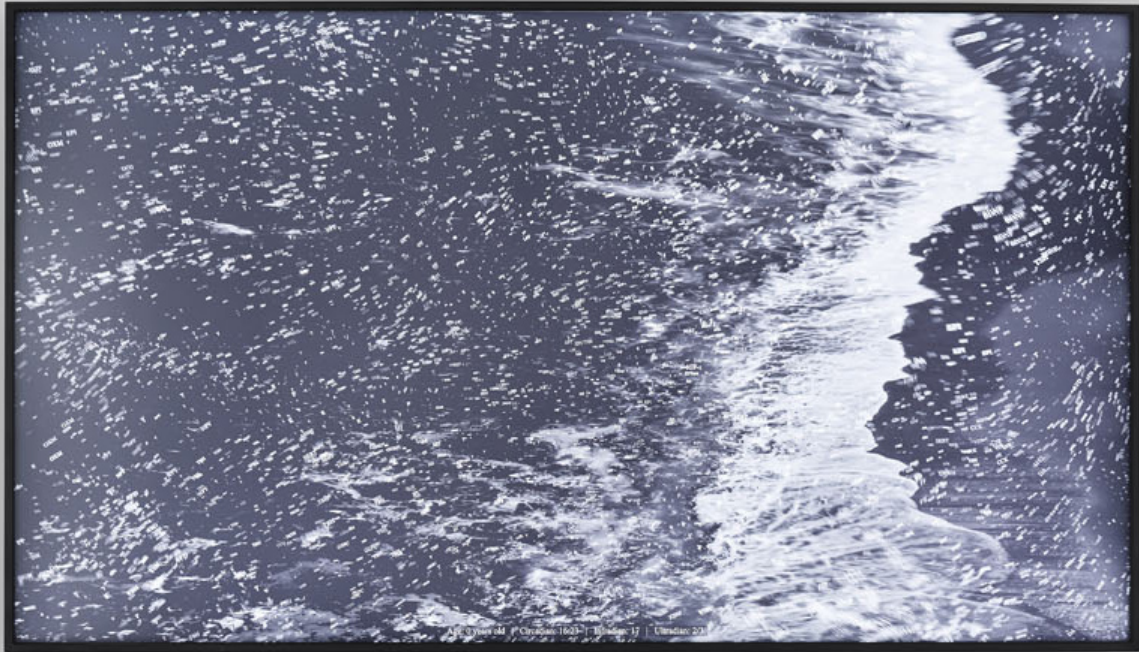

Wilde

Rafael LOZANO-HEMMER

Hormonium, 2022

Custom-generative code, computer, 75" display

95,5 x 168 x 5 cm

Edition 3/6

(Ref. LOZO10234)

Genève

24, rue du Vieux-Billard
CH – 1205 Genève
+ 41 22 310 00 13
geneve@wildegallery.ch

Basel

Angensteinerstr. 37
CH – 4052 Basel
+ 41 61 311 70 51
basel@wildegallery.ch

Zürich

Waldmannstr. 6
CH – 8001 Zürich
by appointment only
zurich@wildegallery.ch

www.wildegallery.ch