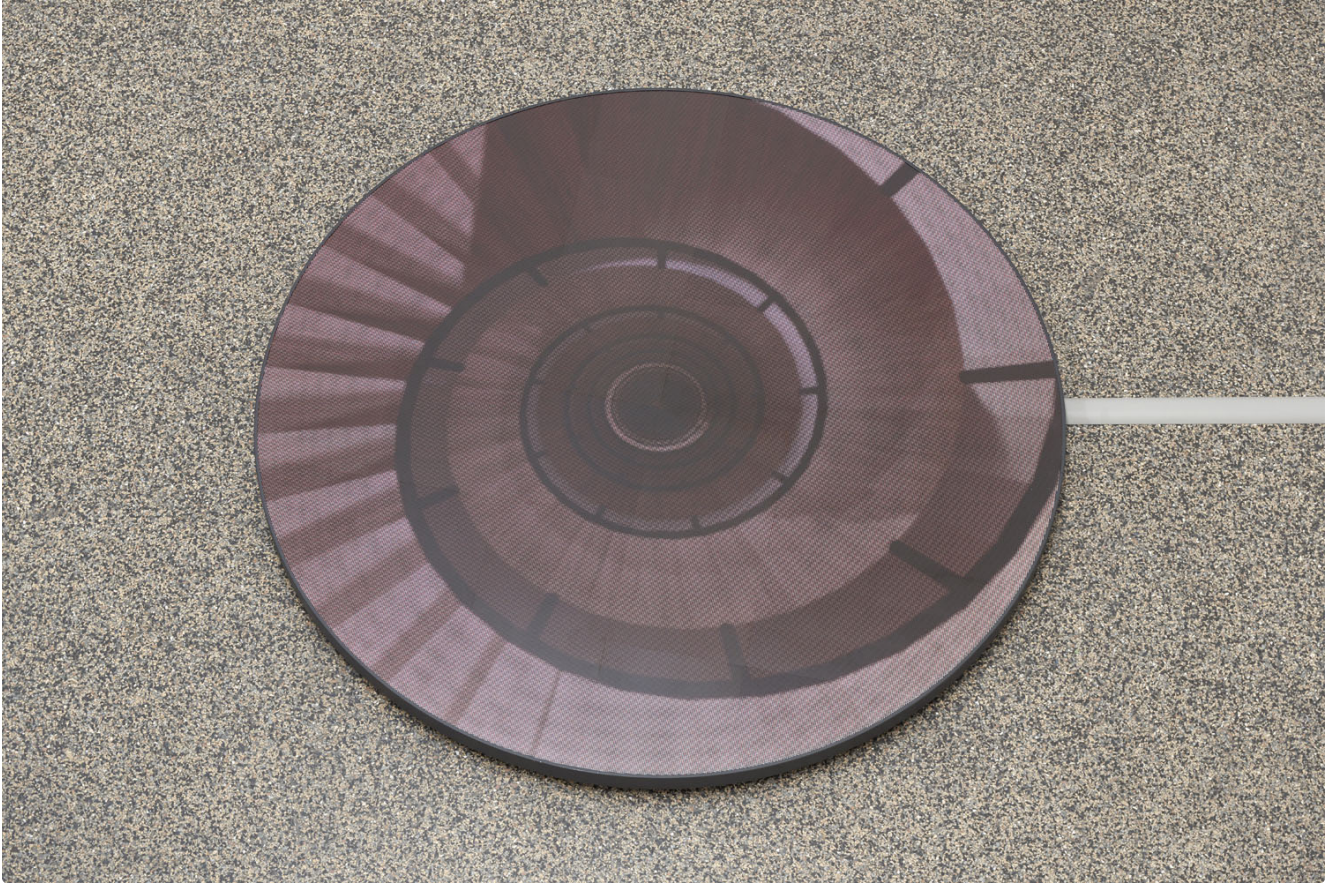

Rafael LOZANO-HEMMER

Descending a Parametric Staircase, 2018

Custom generative software, custom circular LED screen, computer
145 cm (diameter)

Edition 2/3

(Ref. LOZO10236)

Genève

24, rue du Vieux-Billard
CH – 1205 Genève
+ 41 22 310 00 13
geneve@wildegallery.ch

Basel

Angensteinerstr. 37
CH – 4052 Basel
+ 41 61 311 70 51
basel@wildegallery.ch

Zürich

Waldmannstr. 6
CH – 8001 Zürich
by appointment only
zurich@wildegallery.ch

www.wildegallery.ch