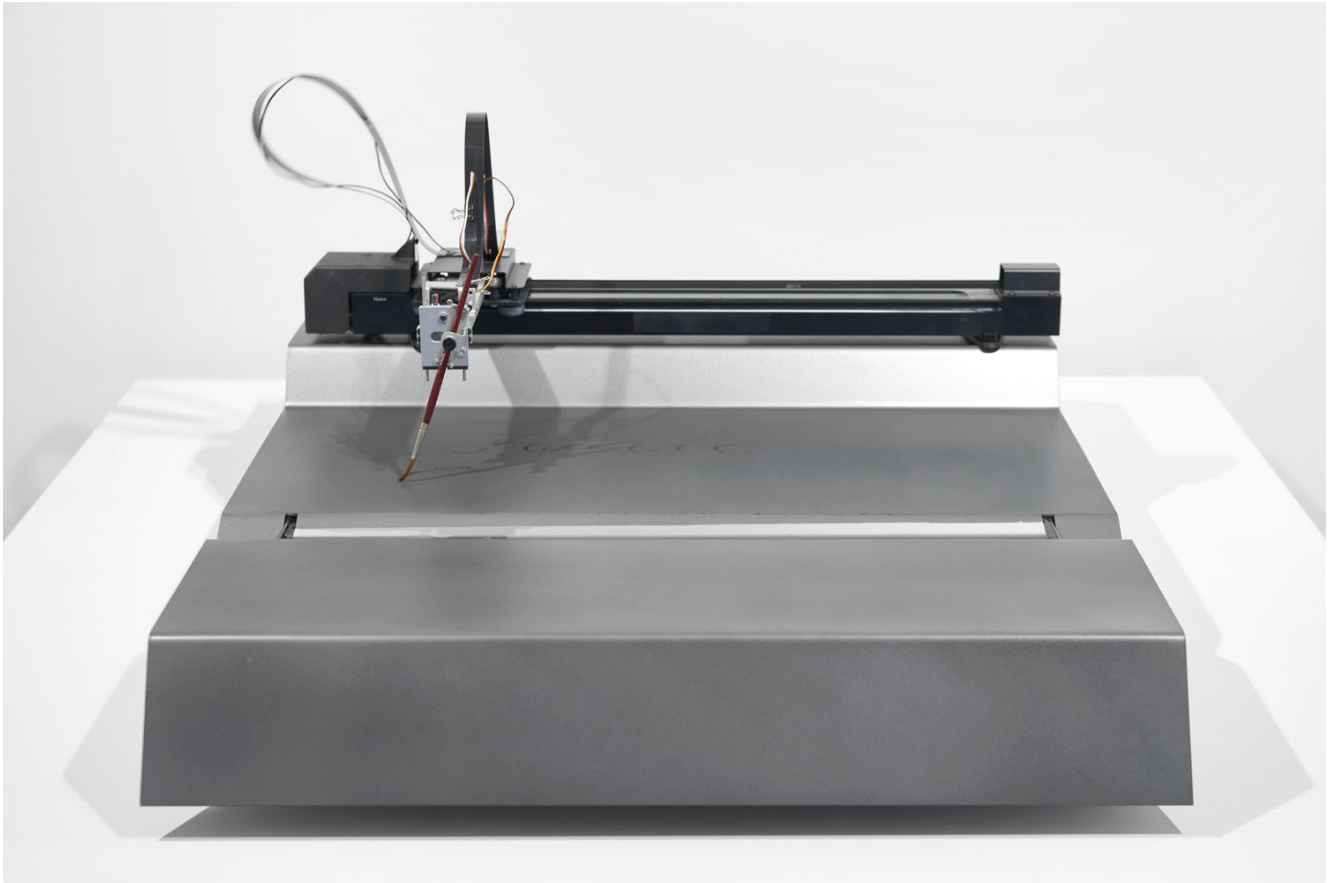

# Wilde

**Rafael LOZANO-HEMMER**

*All the Waters, 2022*

Dark grey matte steel, computer, robotic plotter, brush, water, pump,  
3D printed parts, coil

23,5 x 69,5 x 106,6 cm

Edition 1/3

(Ref. LOZO10239)

**Genève**