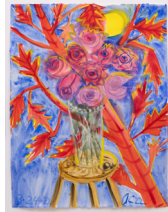

Ann Craven
Roses (on Blue with Red Tree, White St, March 24, 2022), 2022, 2022
Watercolor on Arches paper
Paper Dimensions: 26 x 20 inches (66 x 50.8 cm)
Framed dimensions 28 x 22 inches
(Inv# ACR0192)