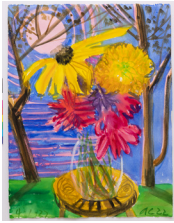

Ann Craven
Red Dahlias (for the Moon, Again, White St, April 1, 2022), 2022, 2022
Watercolor on Arches paper
Paper Dimensions: 26 x 20 inches (66 x 50.8 cm)
Framed dimensions 28 x 22 inches
(Inv# ACR0195)