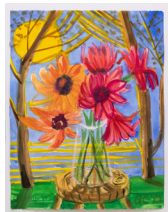

Ann Craven
Red Dahlias (for the Moon, Again, Again, White St, April 1, 2022), 2022, 2022
Watercolor on Arches paper
Paper Dimensions: 26 x 20 inches (66 x 50.8 cm)
Framed Dimensions: 28 x 22 in
(Inv# ACR200)