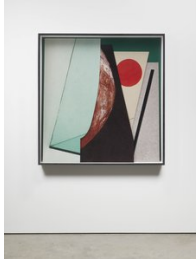

Bradley Ertaskiran

Erin Shirreff, *Midday dilemma*

Erin Shirreff
Eyelit (glass), 2021
Impressions par sublimation sur aluminium, peinture au latex / Dye sublimation prints on aluminum, latex paint
140.3 x 135.3 x 14.6 cm. (55¼ x 53¼ x 5¾ in.)
Edition of 4, 2AP
Photo: Courtesy of the artist and Bradley Ertaskiran

Erin Shirreff
Maquette (A.P. no. 10), 2019
Bronze
50.2 x 40.3 x 20 cm. (19¾ x 16½ x 8¼ in.)
Edition of 10, 1AP
Photo: Courtesy of the artist and Bradley Ertaskiran

Erin Shirreff
Midday dilemma, 2022
Impressions par sublimation sur aluminium, peinture au latex / Dye sublimation prints on aluminum, latex paint
185.8 x 180.7 x 14.5 cm. (73¾ x 71½ x 5¾ in.)
Edition of 5, 2AP
Photo: Paul Litherland. Courtesy of the artist and Bradley Ertaskiran