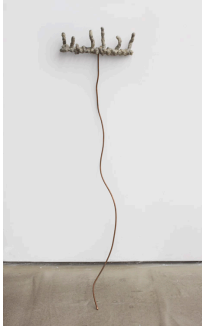

BILL JENKINS
LONG ENDING

February 26–April 15, 2012

Bill Jenkins
Short Ending, 2012
spray paint on column
installation dimensions variable
BJ12_011

Bill Jenkins
Untitled (Stack), 2012
CDs and tarp
2 1/2 x 44 x 39 inches
6.4 x 111.8 x 99.1 cm
BJ12_009

Bill Jenkins
Untitled (Stack), 2011
CDs
1 1/4 x 5 x 5 inches
3.2 x 12.7 x 12.7 cm
BJ11_002

Bill Jenkins
(Rake), 2012
papier-mâché and copper tube
49 x 14 1/2 x 18 1/2 inches
124.5 x 36.8 x 47 cm
BJ12_007

Bill Jenkins
Untitled, 2012
metal, oyster shell, and rope
24 x 15 x 2 inches
61 x 38.1 x 5.1 cm
BJ12_005

Bill Jenkins
Bed with Rope and Fence, 2012
bed with rope and fence
52 x 73 x 9 inches
132.1 x 185.4 x 22.9 cm
BJ12_004