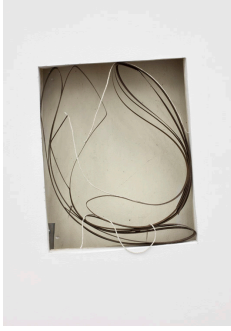

Bill Jenkins
Untitled, 2012
metal, oyster shell, and rope
24 x 15 x 2 inches
61 x 38.1 x 5.1 cm
BJ12_005

Bill Jenkins
Bed with Rope and Fence, 2012
bed with rope and fence
52 x 73 x 9 inches
132.1 x 185.4 x 22.9 cm
BJ12_004

Bill Jenkins
Untitled, 2012
fabric with glass
57 x 26 x 6 inches
144.8 x 66 x 15.2 cm
BJ12_001

Bill Jenkins
Light Bulb with Marble, 2012
burnt out light bulb, glass marble, and steel
bowl
2 1/2 x 6 1/2 x 6 1/2 inches
6.4 x 16.5 x 16.5 cm
BJ12_006