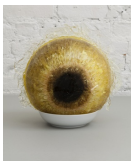

Kyle Thurman

Untitled, 2014
dirt, yellow wheat, wild flowers, iron-oxide pigments, unrefined crude oil, urethane, UVLS gel, water on laser-etched plexi glass, tamper-proof screws
48 x 36 inches
121.9 x 91.4 cm
(KT14 001)

Kyle Thurman

The Saddle Blanket, 2014
dirt, yellow wheat, wild flowers, iron-oxide pigments, unrefined crude oil, urethane, UVLS gel, water on laser-etched plexi glass, tamper-proof screws
48 x 36 inches
121.9 x 91.4 cm
(KT14 002)

Back gallery

Eric Sidner

Untitled, 2014
silicon rubber, ink, Hostess snow ball cake
9 1/8 x 9 1/8 x 9 1/8 inches
23 x 23 x 23 cm
(ES14 001)

Eric Sidner

Untitled, 2014
silicon rubber, ink, glass
9 1/8 x 9 1/8 x 9 1/8 inches
23 x 23 x 23 cm
(ES14 002)