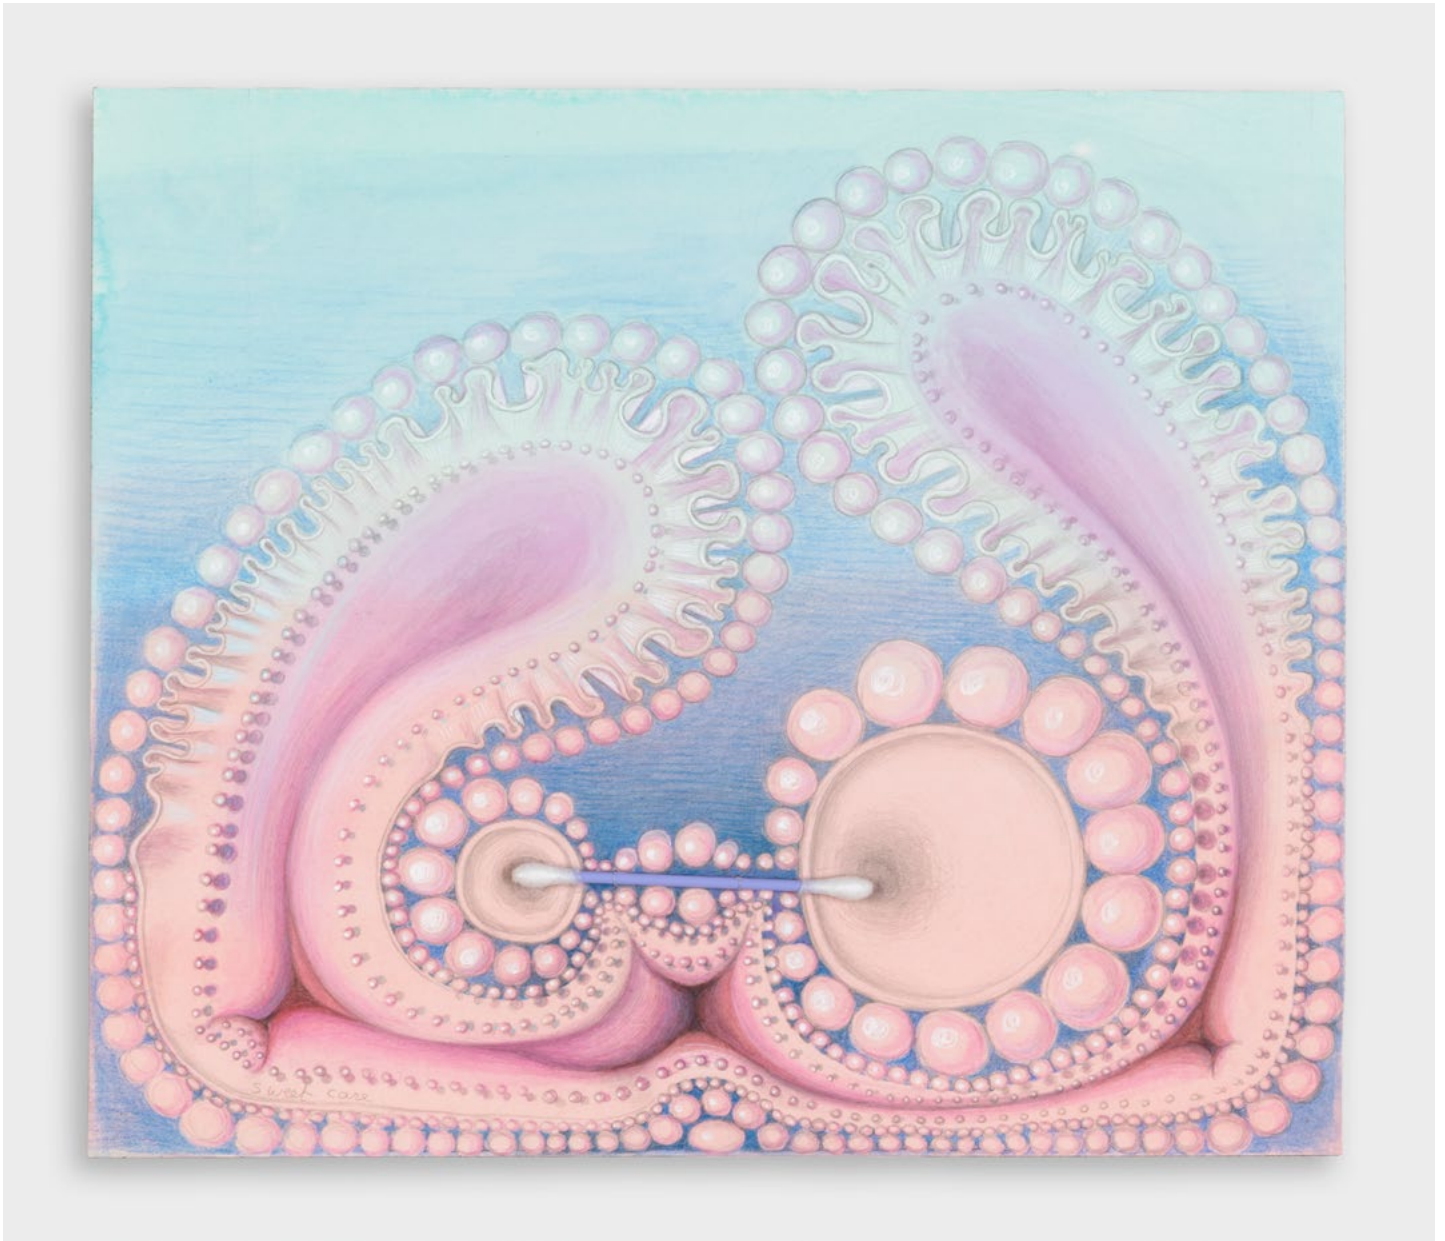

Kinke Kooi

*Within*

04/06 – 27/08

Work List

Kinke Kooi

*Within*

04/06 – 27/08

Lulu by X Museum is very pleased to present a solo exhibition *Within* of the Netherlands-based artist Kinke Kooi.

*All by Myself*, 2021.

Acrylics, gouache, color pencil, needles on paper. 18.5 x 15 cm (7.28 x 5.9 in)

*Index*, 2022.

Acrylic, gouache, color pencil, shells, on paper. 21 x 21 cm (8.26 x 8.26 in)

*Support*, 2022.

Acrylics, gouache, color pencil on paper. 94.5 x 52 cm (37.2 x 20.47 in)

*Sweet Care*, 2022.

Acrylic, gouache, color pencil, q-tip, on paper. 21 x 21 cm (8.26 x 8.26 in)

*Under the Surface*, 2016.

Acrylics, gouache, color pencil on paper. 86 x 66 cm (33.85 x 25.98 in)

*Visit, 2022.*

Acrylics, gouache, color pencil on paper. 86 x 66 cm (33.85 x 25.98 in)