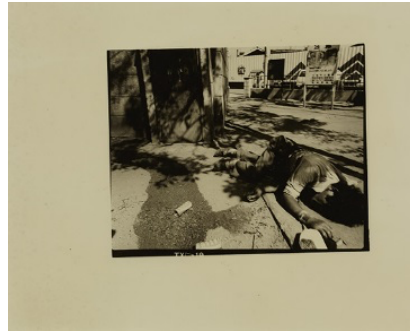

Image size: 22.8 x 27.8cm

Paper size: 25.3 x 30.4 cm

"Man lying in the blazing sun, Nishinari Ward, Osaka", 1987

Vintage gelatin silver print

Image size: 12.6 x 15.8cm

Paper size: 20.2 x 25.2cm

" S Street Shuffle ", 1988