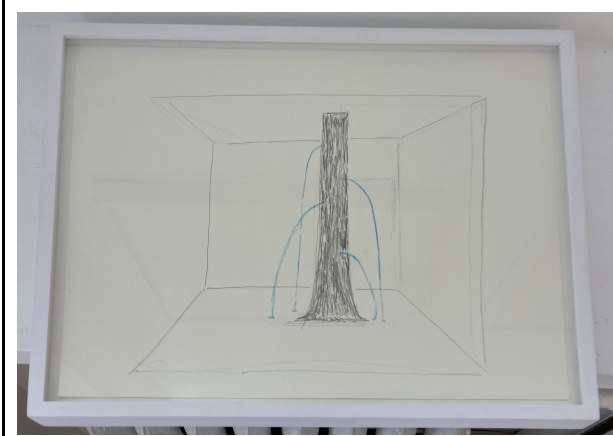

## 3A Gallery

**Water Bless You**

**Satoru Eguchi**

**June 5 - July 10, 2022**

Satoru Eguchi  
Tree Fountain  
Paper, magic sculpt, and acrylic paint  
123"x30"x30"  
2022

Satoru Eguchi  
Waterfall for Very Large Dog  
Paper, paper clay, and acrylic paint  
66"x11.5"x27"  
2022

Satoru Eguchi  
Waterfall for Cat  
Paper, paper clay, and acrylic paint  
21"x12"x17"  
2022

Satoru Eguchi  
Half Tree Fountain  
Paper, magic sculpt, and acrylic paint  
104"x40"x28"  
2022

Satoru Eguchi  
Tree and Rock and Frozen Ice  
Colored pencil and graphite on paper  
12.5"x16"  
2022

Satoru Eguchi  
Icicles, Green Drapes, and Fountains  
Colored pencil and graphite on paper  
12.5"x16"  
2022

Satoru Eguchi  
Tree Fountain  
Colored pencil and graphite on paper  
12.5"x16"  
2022

Satoru Eguchi  
Tree Fountain and Waterfall  
Colored pencil and graphite on paper  
12.5"x16"  
2022