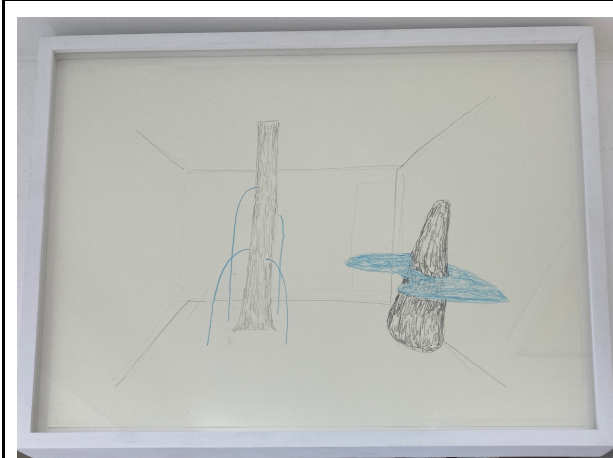

## 3A Gallery

**Water Bless You**

**Satoru Eguchi**

**June 5 - July 10, 2022**

Satoru Eguchi  
Tree Fountain  
Paper, magic sculpt, and acrylic paint  
123"x30"x30"  
2022

Satoru Eguchi  
Waterfall for Very Large Dog  
Paper, paper clay, and acrylic paint  
66"x11.5"x27"  
2022

Satoru Eguchi  
Waterfall for Cat  
Paper, paper clay, and acrylic paint  
21"x12"x17"  
2022

Satoru Eguchi  
Half Tree Fountain  
Paper, magic sculpt, and acrylic paint  
104"x40"x28"  
2022

Satoru Eguchi  
Tree and Rock and Frozen Ice  
Colored pencil and graphite on paper  
12.5"x16"  
2022

Satoru Eguchi  
Icicles, Green Drapes, and Fountains  
Colored pencil and graphite on paper  
12.5"x16"  
2022

Satoru Eguchi  
Tree Fountain  
Colored pencil and graphite on paper  
12.5"x16"  
2022

Satoru Eguchi  
Tree Fountain and Waterfall  
Colored pencil and graphite on paper  
12.5"x16"  
2022