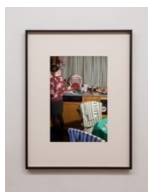

Niklas Taleb  
*Küche, 2022*  
Digital c-print mounted on aluminium, tulipwood frame  
105 x 71 x 2.8 cm (41 <sup>1</sup>/<sub>2</sub> x 28 x 1 <sup>1</sup>/<sub>2</sub> in)  
Ed. of 3 + 1AP

Niklas Taleb  
*Samstag (2), 2022*  
Digital c-print mounted on aluminium, tulipwood frame  
105 x 71 x 2.8 cm (41 <sup>1</sup>/<sub>2</sub> x 28 x 1 <sup>1</sup>/<sub>2</sub> in)  
Ed. of 3 + 1AP

Niklas Taleb  
*Hyper Edit, 2022*  
Archival pigment print, glass, tape  
63.5 x 42.6 x 1.4 cm (25 x 17 x 1 <sup>1</sup>/<sub>2</sub> in)  
Ed. of 3 + 1AP

Niklas Taleb  
*Samstag (3), 2022*  
Archival pigment print, tissue wrapping paper, glass, tape  
40.3 x 29.3 x 1.4 cm (16 x 11 <sup>1</sup>/<sub>2</sub> x 1 <sup>1</sup>/<sub>2</sub> in)  
Ed. of 3 + 1AP