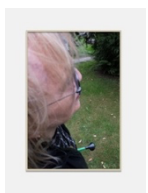

Niklas Taleb
Samstag (2), 2022
Digital c-print mounted on aluminium, tulipwood frame
105 x 71 x 2.8 cm (41 ¹/₂ x 28 x 1 ¹/₂ in)
Ed. of 3 + 1AP