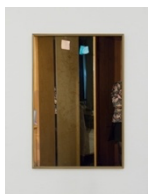

Niklas Taleb  
*Hyper Edit*  
June 4 – July 23, 2022

Niklas Taleb  
*Untitled, 2022*  
Digital c-print mounted on aluminium, tulipwood frame  
105 x 71 x 2.8 cm (41 <sup>1</sup>/<sub>2</sub> x 28 x 1 <sup>1</sup>/<sub>2</sub> in)  
Ed. of 3 + 1AP

Niklas Taleb  
*Küche, 2022*  
Digital c-print mounted on aluminium, tulipwood frame  
105 x 71 x 2.8 cm (41 <sup>1</sup>/<sub>2</sub> x 28 x 1 <sup>1</sup>/<sub>2</sub> in)  
Ed. of 3 + 1AP

Niklas Taleb  
*Samstag (2), 2022*  
Digital c-print mounted on aluminium, tulipwood frame  
105 x 71 x 2.8 cm (41 <sup>1</sup>/<sub>2</sub> x 28 x 1 <sup>1</sup>/<sub>2</sub> in)  
Ed. of 3 + 1AP