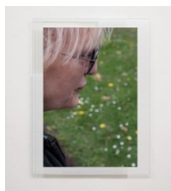

Niklas Taleb
Samstag (3), 2022
Archival pigment print, tissue wrapping paper, glass, tape
40.3 x 29.3 x 1.4 cm (16 x 11 ¹/₂ x 1 ¹/₂ in)
Ed. of 3 + 1AP