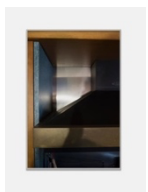

Niklas Taleb  
*Küche, 2022*  
Digital c-print mounted on aluminium, tulipwood frame  
105 x 71 x 2.8 cm (41 <sup>1</sup>/<sub>2</sub> x 28 x 1 <sup>1</sup>/<sub>2</sub> in)  
Ed. of 3 + 1AP

Niklas Taleb  
*Samstag (2), 2022*  
Digital c-print mounted on aluminium, tulipwood frame  
105 x 71 x 2.8 cm (41 <sup>1</sup>/<sub>2</sub> x 28 x 1 <sup>1</sup>/<sub>2</sub> in)  
Ed. of 3 + 1AP