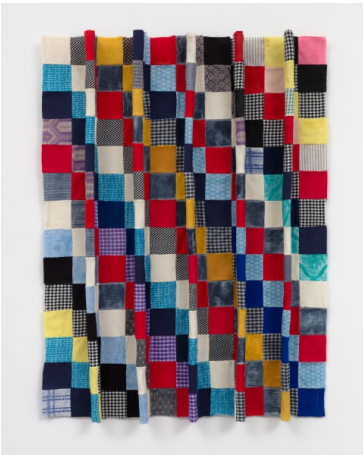

Fragile Crossings – Fact Sheet

Updated: 6/18/2022

Ghada Amer

Tile in Color (Woman with the Snake), 2017

Signed and dated (recto): Ghada Amer 2017

Glazed ceramic and Gold leaf

21 3/8 x 22 5/8 x 1/2 inches

54.3 x 57.5 x 1.3 cm

(GHA.16552)

Courtesy of the artist and Marianne Boesky Gallery, New York and Aspen.

Photo credit: Christopher Burke Studios

Ghada Amer

Lover's Night, 2014

Ceramic

35 x 24 inches

88.9 x 61 cm

(GHA.16421)

Courtesy of the artist and Marianne Boesky Gallery, New York and Aspen.

Photo credit: Christopher Burke Studios

Sanford Biggers

Glitch, 2022

Assorted textile, acrylic

50 7/8 x 33 x 4 inches

129.2 x 83.8 x 10.2 cm