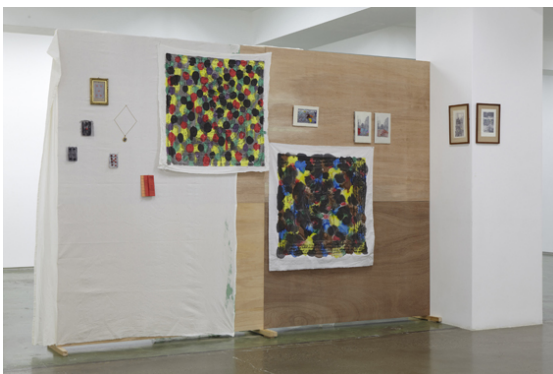

German shelf-rack, Japanese shelf boards, renovated
objects

700 x 1800 x 700mm

unique

Unknown Mother , 2009-2011

German wall paper, Japanese silk thread, Italian
synthetic cloth

2250x1500mm

unique

Power of Beauty, B's mother , 2011

drawing on K.T.'s used IKEA cotton curtain, Japanese silk thread, Italian synthetic cloth

2450x1500mm

unique

In such a small world , 2011

K.T.'s used IKEA cotton curtain, silk cloth, dye, permanent pen, Japanese silk thread, card with drawing, used frame, glass, cotton thread, used pendant, colour print,