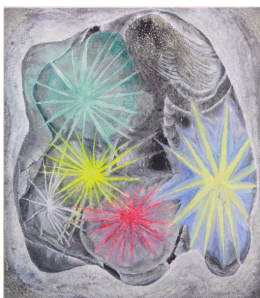

Kyoko Murase

Swan 2012

oil on cotton

50 x 44 cm

Kyoko Murase

Searching 2012

oil on cotton

62 x 58 cm

Kyoko Murase

Shiny in the Dark 2012

oil, crayon on cotton

115 x 100 cm

Kyoko Murase
カゲボウシ / *Shadow* 2012
oil, crayon on cotton
170 x 150 cm

Kyoko Murase
Sandy 2012
oil, crayon on cotton
160 x 240 cm

Taka Ishii