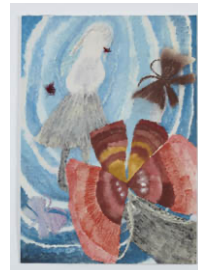

(Ceiling Drawing) 2012

On the Sands (blue), 2012

gouache, pigment, color pencil
on paper

48 x 36 cm

On the Sands (gray), 2012

gouache, pigment, color pencil
on paper

48 x 36 cm

カゲボウシ / Shadow, 2011

gouache, pigment, color pencil
on paper

35 x 28 cm

Quadrangle Garden 1, 2012

gouache, pigment, color pencil
on paper

32 x 24 cm

Quadrangle Garden 2, 2012

gouache, pigment, color pencil
on paper

32 x 24 cm

Blue Hollow, 2011

gouache, pigment, color pencil
on paper

29.5 x 21 cm

Green Hollow, 2012

gouache, pigment, color pencil
on paper

29.5 x 21 cm

Shiny 1, 2011

gouache, pigment, color pencil
on paper