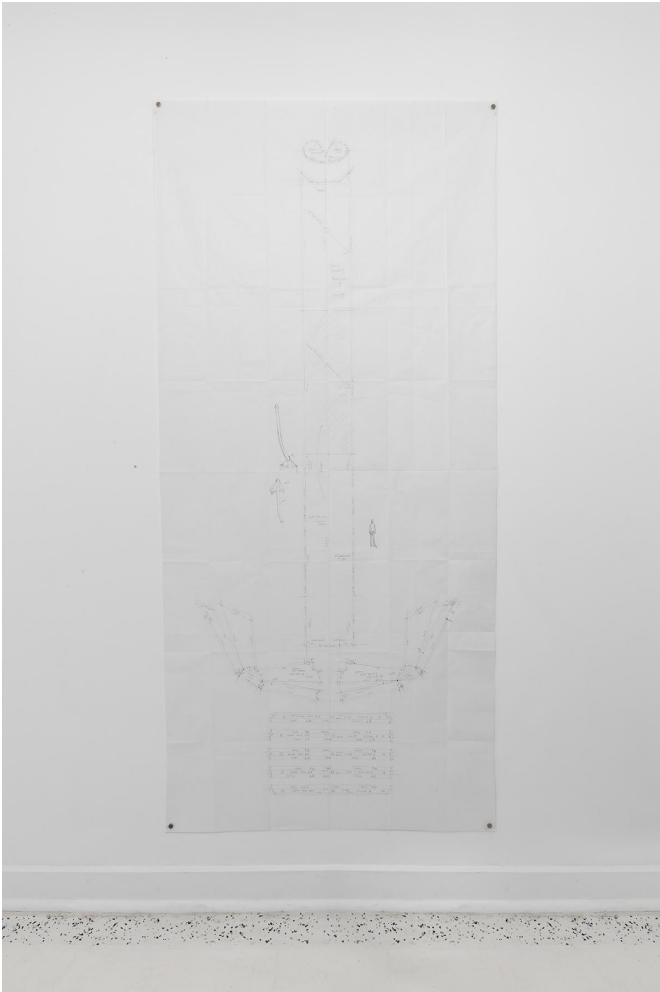

Mehraneh Atashi, Luz Carabaño, Juliana Halpert, Antonio López, Bruno Zhu

List of Works

Antonio López
cat/running water, 2022
Oil on panel
15.7 x 19.7 inches

Luz Carabaño
Vidrio, 2021
Oil on linen, stretched over shaped panel
7.25 x 9 inches

Bruno Zhu
Broom CC I, 2022
Pencil on tracing paper. Open edition
79 x 31 inches

Juliana Halpert
Green Goes Around (not included in the exhibition), 2022
Edition of 4 + 1 AP
Archival pigment print, artist frame
30 x 41 inches

Luz Carabaño
Flor Negra, 2022
Oil on linen, stretched over shaped panel
7.5 x 6.5 inches

Mehraneh Atashi
Tehran's Self Portraits, 2008-2010
Photography, pinhole camera, double and multiple exposure on negative