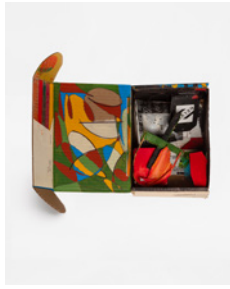

Soft Opening,

Georgia Dickie

Mum Quality, 2022

Cardboard box with found coffee cup and cardboard, paint, and paper collage

29.2 × 30.5 × 33 cm (11 1/2 × 12 1/4 × 13 in)

Courtesy the artist and Soft Opening, London