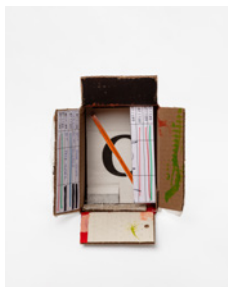

Georgia Dickie

Otto, 2022

Cardboard box with found cardboard, tempera paint, marker, and paper collage

35.6 × 43.2 × 25.4 cm (14 1/4 × 17 1/4 × 10 in)

Courtesy the artist and Soft Opening, London

Soft Opening,

Georgia Dickie

Inn, 2022

Cardboard box with found cardboard, fruit bag, pop can overlid, paint, coffee soaked paper towel, thread, and paper collage

57.2 × 38.1 × 27.9 cm (22 1/2 × 15 × 11 in)

Courtesy the artist and Soft Opening, London

Georgia Dickie

Deny Service / Same Tour, 2022

Cardboard box with found objects and cardboard, paint, prop mussels, pencil and paper collage

56.5 × 53.3 × 34.3 cm (22 1/4 × 21 × 13 1/2 in)

Courtesy the artist and Soft Opening, London