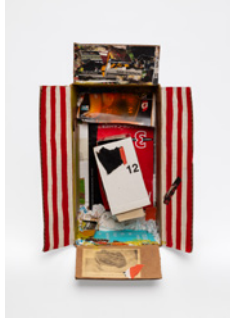

Georgia Dickie

Enter Ham, 2022

Cardboard box with found objects and cardboard, coffee cup, paint, paper collage, and photograph

54.6 × 82.6 × 12.7 cm (21 1/2 × 32 1/2 × 5 in)

Courtesy the artist and Soft Opening, London

Soft Opening,

Georgia Dickie

Mink in Heat, 2022

Cardboard box with found objects, paint, and paper collage

39.4 × 29.2 × 17.8 cm (15 1/2 × 11 1/2 × 7 1/4 in)

Courtesy the artist and Soft Opening, London

Georgia Dickie

Ornament Speculation, 2022

Cardboard box with found cardboard, paper towel, newspaper clipping, paint, and paper collage

41.9 × 27.9 × 22.2 cm (16 1/2 × 11 × 8 3/4 in)

Courtesy the artist and Soft Opening, London