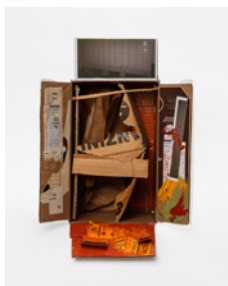

Georgia Dickie

Deny Service / Same Tour, 2022

Cardboard box with found objects and cardboard, paint, prop mussels, pencil and paper collage

56.5 × 53.3 × 34.3 cm (22 1/4 × 21 × 13 1/2 in)

Courtesy the artist and Soft Opening, London

Georgia Dickie

2013, 2013, 2022

Cardboard box with collage and paint

27.9 × 21.6 × 19 cm (11 × 8 1/2 × 7 1/2 in)

Courtesy the artist and Soft Opening, London

Georgia Dickie

Pâté, 2022

Cardboard box with found cardboard, paint, paper collage, tape, and photograph