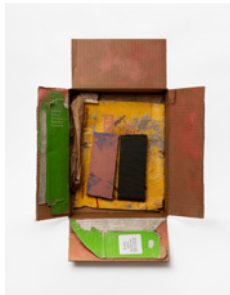

Georgia Dickie

Product of Gas, 2022

Cardboard box with found paper and cardboard, paint, and painted wood blocks

53.3 × 35.6 × 19 cm (21 × 14 1/4 × 7 1/2 in)

Courtesy the artist and Soft Opening, London