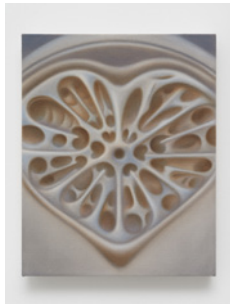

Maron Karlson

Cypher, 2022

Oil on canvas

40 × 50 cm (15 3/4 × 19 3/4 in)

Courtesy the artist and Soft Opening, London

Photography: Theo Christelis