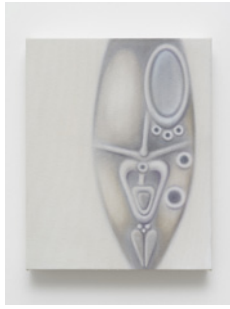

Soft Opening,

Maron Karlson

Sigil II, 2022

Oil on canvas

40 × 50 cm (15 3/4 × 19 3/4 in)

Courtesy the artist and Soft Opening, London

Photography: Theo Christelis