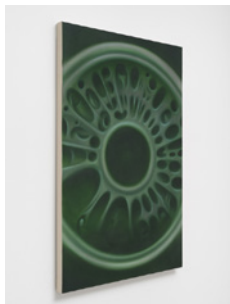

Maron Karlson

Lumen (alternative view), 2022

Oil on canvas

85 × 130 cm (33 1/2 × 51 1/4 in)

Courtesy the artist and Soft Opening, London

Photography: Theo Christelis