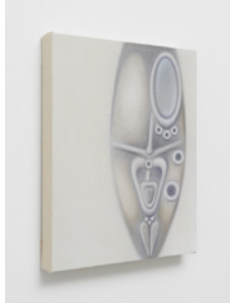

# Soft Opening,

Captions and Courtesies  
Maron Karlson

Maron Karlson  
*Sigil I*, 2022  
Oil on canvas  
60 × 90 cm (23 1/2 × 35 1/2 in)  
Courtesy the artist and Soft Opening, London  
Photography: Theo Christelis

Maron Karlson  
*Sigil I* (alternative view), 2022  
Oil on canvas  
60 × 90 cm (23 1/2 × 35 1/2 in)  
Courtesy the artist and Soft Opening, London  
Photography: Theo Christelis

Maron Karlson  
*Machines in the head*, 2022  
Oil on canvas  
30 × 40 cm (11 3/4 × 15 3/4 in)  
Courtesy the artist and Soft Opening, London  
Photography: Theo Christelis

*Vagus (the wheels my masters)* (alternative view), 2022

Oil on canvas

70 × 110 cm (27 1/2 × 43 1/4 in)

Courtesy the artist and Soft Opening, London

Photography: Theo Christelis

Maron Karlson

*Cypher*, 2022

# Soft Opening,

Maron Karlson

*Sigil II*, 2022

Oil on canvas

40 × 50 cm (15 3/4 × 19 3/4 in)

Courtesy the artist and Soft Opening, London

Photography: Theo Christelis

Maron Karlson