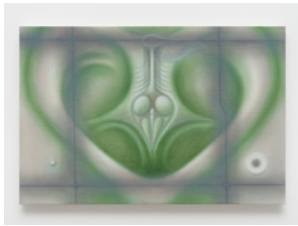

# Soft Opening,

Captions and Courtesies  
Maron Karlson

Maron Karlson  
*Sigil I*, 2022  
Oil on canvas  
60 × 90 cm (23 1/2 × 35 1/2 in)  
Courtesy the artist and Soft Opening, London  
Photography: Theo Christelis

Maron Karlson  
*Sigil I* (alternative view), 2022  
Oil on canvas  
60 × 90 cm (23 1/2 × 35 1/2 in)  
Courtesy the artist and Soft Opening, London  
Photography: Theo Christelis

Maron Karlson  
*Machines in the head*, 2022  
Oil on canvas  
30 × 40 cm (11 3/4 × 15 3/4 in)  
Courtesy the artist and Soft Opening, London  
Photography: Theo Christelis