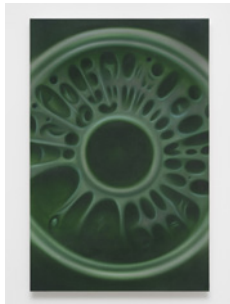

Maron Karlson

Lumen, 2022

Oil on canvas

85 × 130 cm (33 1/2 × 51 1/4 in)

Courtesy the artist and Soft Opening, London

Photography: Theo Christelis