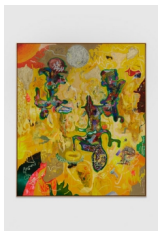

**Michael Bauer**

*Two Psykers, Grey Aunt mirrored and Space Offerings, 2021*

Oil, crayon, pastel, and acrylic on canvas

65 x 106 1/4 in

165 x 270 cm

65 3/4 x 107 1/2 in (framed)

167 x 273 cm (framed)

(MBA22.002)

**Michael Bauer**

*Land of Tiny Hands (Return to Ether Shelter), 2022*

Oil, acrylic, and pastels on canvas

77 1/2 x 80 1/2 in

196.8 x 204.5 cm

78 3/8 x 81 1/2 in (framed)

199 x 207 cm (framed)

(MBA22.003)

**Michael Bauer**

*Back to Ether Cave (Hidden Aunt), 2022*

Oil, acrylic, and pastels on canvas

72 x 60 in

182.9 x 152.4 cm

72 7/8 x 61 1/8 in (framed)

185 x 155 cm (framed)

(MBA22.004)

**Michael Bauer**

*Yellow Moon and Moss-Family Gathering, 2022*

Oil, acrylic, and pastels on canvas

76 x 73 in

193 x 185.4 cm

76 3/4 x 74 1/8 in (framed)

195 x 188 cm (framed)

(MBA22.006)