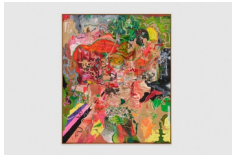

**Michael Bauer**

*Yellow Moon and Moss-Family Gathering, 2022*

Oil, acrylic, and pastels on canvas

76 x 73 in

193 x 185.4 cm

76 3/4 x 74 1/8 in (framed)

195 x 188 cm (framed)

(MBA22.006)

**Michael Bauer**

*Drunk Bean Man and Golden Dawn, 2021*

Oil, acrylic, and pastels on canvas

66 x 94 1/2 in

167.6 x 240 cm

66 7/8 x 95 1/4 in (framed)

170 x 242 cm (framed)

(MBA22.007)

**Michael Bauer**

*Moss-Father, 2022*

Oil, acrylic, and pastels on canvas

75 x 49 in

190.5 x 124.5 cm

76 x 49 5/8 in (framed)

193 x 126 cm (framed)

(MBA22.009)

**Michael Bauer**

*Couple and Vision, 2022*

Oil, acrylic, and pastels on canvas

62 x 52 in

157.5 x 132.1 cm

63 x 52 3/4 in (framed)

160 x 134 cm (framed)

(MBA22.010)