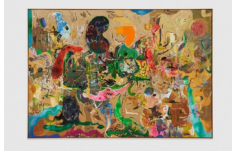

**Michael Bauer**

*Land of Tiny Hands (Return to Ether Shelter), 2022*

Oil, acrylic, and pastels on canvas

77 1/2 x 80 1/2 in

196.8 x 204.5 cm

78 3/8 x 81 1/2 in (framed)

199 x 207 cm (framed)

(MBA22.003)

**Michael Bauer**

*Back to Ether Cave (Hidden Aunt), 2022*

Oil, acrylic, and pastels on canvas

72 x 60 in

182.9 x 152.4 cm

72 7/8 x 61 1/8 in (framed)

185 x 155 cm (framed)

(MBA22.004)

**Michael Bauer**

*Yellow Moon and Moss-Family Gathering, 2022*

Oil, acrylic, and pastels on canvas

76 x 73 in

193 x 185.4 cm

76 3/4 x 74 1/8 in (framed)

195 x 188 cm (framed)

(MBA22.006)

**Michael Bauer**

*Drunk Bean Man and Golden Dawn, 2021*

Oil, acrylic, and pastels on canvas

66 x 94 1/2 in

167.6 x 240 cm

66 7/8 x 95 1/4 in (framed)

170 x 242 cm (framed)

(MBA22.007)