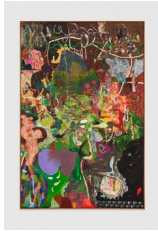

**Michael Bauer**

*Back to Ether Cave (Hidden Aunt), 2022*

Oil, acrylic, and pastels on canvas

72 x 60 in

182.9 x 152.4 cm

72 7/8 x 61 1/8 in (framed)

185 x 155 cm (framed)

(MBA22.004)

**Michael Bauer**

*Yellow Moon and Moss-Family Gathering, 2022*

Oil, acrylic, and pastels on canvas

76 x 73 in

193 x 185.4 cm

76 3/4 x 74 1/8 in (framed)

195 x 188 cm (framed)

(MBA22.006)

**Michael Bauer**

*Drunk Bean Man and Golden Dawn, 2021*

Oil, acrylic, and pastels on canvas

66 x 94 1/2 in

167.6 x 240 cm

66 7/8 x 95 1/4 in (framed)

170 x 242 cm (framed)

(MBA22.007)

**Michael Bauer**

*Moss-Father, 2022*

Oil, acrylic, and pastels on canvas

75 x 49 in

190.5 x 124.5 cm

76 x 49 5/8 in (framed)

193 x 126 cm (framed)

(MBA22.009)