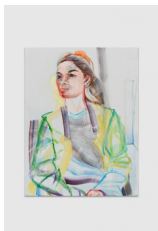

Gerlind Zeilner

Martina, 2022

Signed on the back

Egg tempera and oil on canvas

31 1/2 x 23 5/8 in

80 x 60 cm

(GZE22.019)