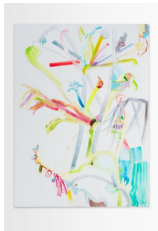

Gerlind Zeilner
Brille, 2019
Egg tempera and oil on canvas
63 x 86 5/8 in
160 x 220 cm
(GZE20.001)

Gerlind Zeilner
Naturally 1, 2021
Signed on the back
Egg tempera and oil on canvas
70 7/8 x 55 1/8 in
180 x 140 cm
(GZE22.001)