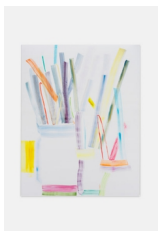

Gerlind Zeilner
Studio 4, 2021
Signed on the back
Egg tempera and oil on canvas
70 7/8 x 55 1/8 in
180 x 140 cm
(GZE22.004)