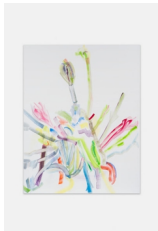

Gerlind Zeilner
Brille, 2019
Egg tempera and oil on canvas
63 x 86 5/8 in
160 x 220 cm
(GZE20.001)

Gerlind Zeilner
Naturally 1, 2021
Signed on the back
Egg tempera and oil on canvas
70 7/8 x 55 1/8 in
180 x 140 cm
(GZE22.001)