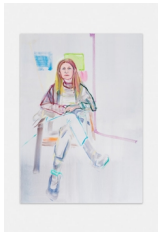

Gerlind Zeilner
Su, 2022
Signed at the back
Egg tempera and oil on canvas
55 1/8 x 39 3/8 in
140 x 100 cm
(GZE22.012)