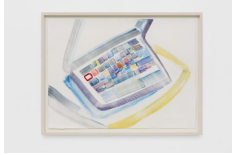

Gerlind Zeilner

Laptop, 2022

Eggtempera and oil on paper

19 3/4 x 26 3/8 in

50 x 67 cm

24 3/4 x 32 5/8 in (framed)

63 x 83 cm (framed)

(GZE22.025)