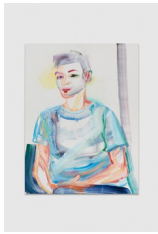

Test, 2022

Signed on the back

egg tempera and oil on canvas

23 5/8 x 31 1/2 in

60 x 80 cm

(GZE22.016)

Gerlind Zeilner

Peter, 2022