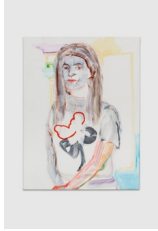

Gerlind Zeilner

Window, 2022

Signed on the back

Egg tempera and oil on canvas

31 1/2 x 23 5/8 in

80 x 60 cm

(GZE22.015)