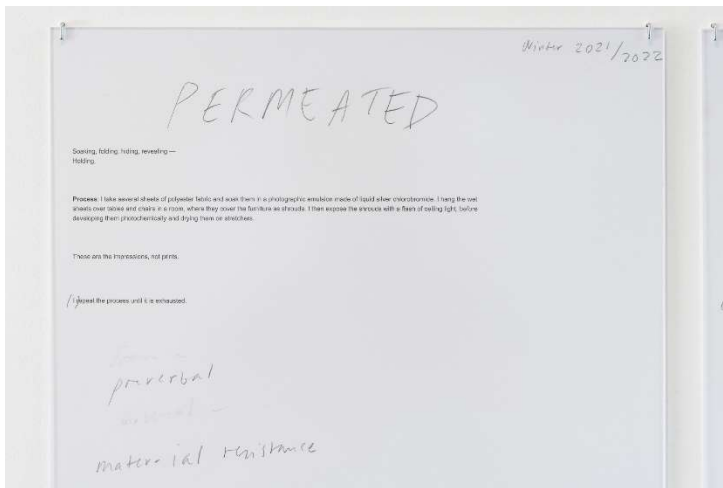

Martine Flor, Echoes from a Scene, text (details), 2021