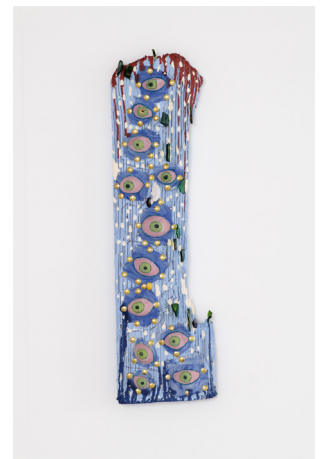

SARA BICHÃO, VIOLAINE LOCHU
Twin Islands

17 juin - 17 sept. 2022

Manifestation organisée dans le cadre de la Saison France-Portugal 2022

mentions obligatoires :

vue de l'exposition *Twin Islands*, 2022 - Passerelle Centre d'art contemporain, Brest © photo : Aurélien Mole

S. Bichão, Farewell, 2022

S. Bichão, Bohemia or dusk, 2022

S. Bichão, Snake & Clock, 2022

S. Bichão, At night all curves are blind, 2022

V. Lochu, Signal Dance, 2022
Vidéo, images Cécile Friedmann, performance Violaine Lochu, costume Sara Bichão, 7'30"

V. Lochu, Signal Dance, 2022
Vidéo, images Cécile Friedmann, performance Violaine Lochu, costume Sara Bichão, 7'30"

V. Lochu, Twin Islands, 2022
Images Cécile Friedmann, performance Violaine Lochu, costume Sara Bichão, 10'30"