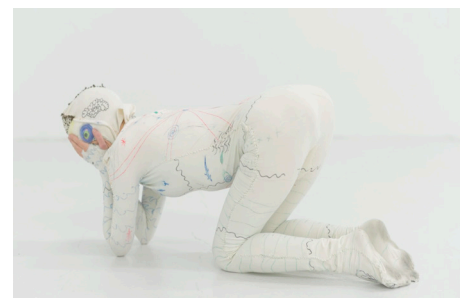

S. Bichão, Farewell, 2022

S. Bichão, Bohemia or dusk, 2022

S. Bichão, Snake & Clock, 2022

S. Bichão, At night all curves are blind, 2022

V. Lochu, Signal Dance, 2022
Vidéo, images Cécile Friedmann, performance Violaine Lochu, costume Sara Bichão, 7'30"

V. Lochu, Signal Dance, 2022
Vidéo, images Cécile Friedmann, performance Violaine Lochu, costume Sara Bichão, 7'30"

V. Lochu, Twin Islands, 2022
Images Cécile Friedmann, performance Violaine Lochu, costume Sara Bichão, 10'30"