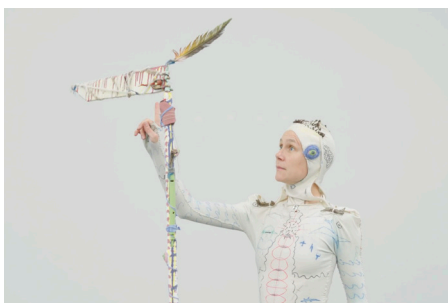

SARA BICHÃO, VIOLAINE LOCHU
Twin Islands

17 juin - 17 sept. 2022

Manifestation organisée dans le cadre de la Saison France-Portugal 2022

mentions obligatoires :

vue de l'exposition *Twin Islands*, 2022 - Passerelle Centre d'art contemporain, Brest © photo : Aurélien Mole

S. Bichão, Farewell, 2022

S. Bichão, Bohemia or dusk, 2022

S. Bichão, Snake & Clock, 2022

S. Bichão, At night all curves are blind, 2022

V. Lochu, Signal Dance, 2022
Vidéo, images Cécile Friedmann, performance Violaine Lochu, costume Sara Bichão, 7'30"

V. Lochu, Signal Dance, 2022
Vidéo, images Cécile Friedmann, performance Violaine Lochu, costume Sara Bichão, 7'30"

V. Lochu, Twin Islands, 2022
Images Cécile Friedmann, performance Violaine Lochu, costume Sara Bichão, 10'30"