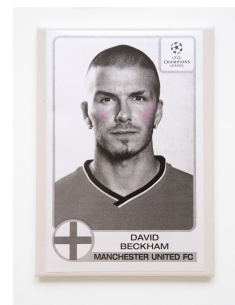

ORTME54324

40.

**SARAH ORTMEYER**  
**DAVID**

2022

Linen, cotton, binder, pigment

42 x 30 x 2 cm / 16 1/2 x 11 3/4 x 3/4 inches

ORTME53741

41.