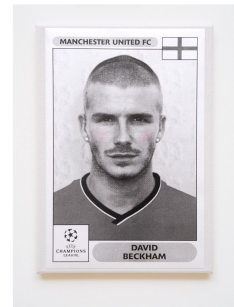

46.

SARAH ORTMEYER

DAVID

2022

Linen, cotton, binder, pigment

42 x 30 x 2 cm / 16 1/2 x 11 3/4 x 3/4 inches

ORTME53750