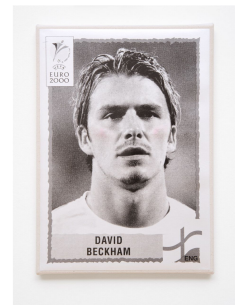

2021

Ostrich eggshell, steel

24 x 13 x 13 cm / 9 1/2 x 5 1/8 x 5 1/8 inches

ORTME53754

24.

**SARAH ORTMEYER  
DAVID**

2022

Linen, cotton, binder, pigment

42 x 30 x 2 cm / 16 1/2 x 11 3/4 x 3/4 inches

ORTME53742

25.

**SARAH ORTMEYER  
MONSTER**

2021

Ostrich eggshell, steel

24 x 13 x 13 cm / 9 1/2 x 5 1/8 x 5 1/8 inches

ORTME53755