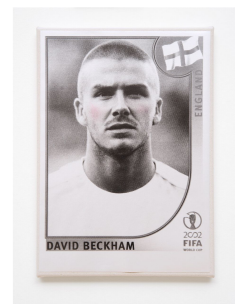

34.

SARAH ORTMEYER
DAVID

2022

Linen, cotton, binder, pigment

42 x 30 x 2 cm / 16 1/2 x 11 3/4 x 3/4 inches

ORTME53738