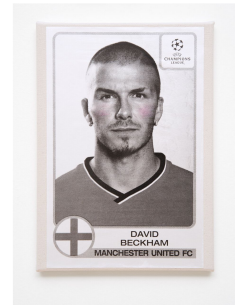

**SARAH ORTMEYER
DAVID**

2022

Linen, cotton, binder, pigment

42 x 30 x 2 cm / 16 1/2 x 11 3/4 x 3/4 inches

ORTME53749