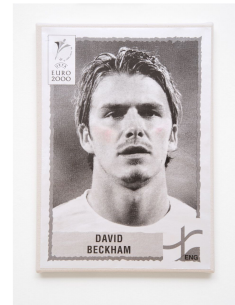

185 x 185 x 10 cm / 72 7/8 x 72 7/8 x 3 7/8 inches

ORTME54579

21.

**SARAH ORTMEYER  
GRANDMASTER**

2018

Wood, binder, pigment

20 x 20 x 3 cm / 7 7/8 x 7 7/8 x 1 1/8 inches

ORTME53727

22.

**SARAH ORTMEYER  
DAVID**

2022

Linen, cotton, binder, pigment

42 x 30 x 2 cm / 16 1/2 x 11 3/4 x 3/4 inches

ORTME53740

23.

**SARAH ORTMEYER  
MONSTER**