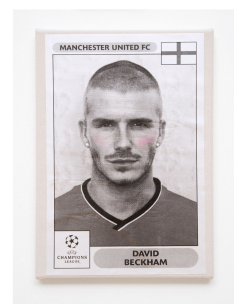

2021

Ostrich eggshell, steel

24 x 13 x 13 cm / 9 1/2 x 5 1/8 x 5 1/8 inches

ORTME53757

30.

**SARAH ORTMEYER**

**DAVID**

2022

Linen, cotton, binder, pigment

42 x 30 x 2 cm / 16 1/2 x 11 3/4 x 3/4 inches

ORTME53748

31.

**SARAH ORTMEYER**  
**MONSTER**

2021

Ostrich eggshell, steel

24 x 13 x 13 cm / 9 1/2 x 5 1/8 x 5 1/8 inches