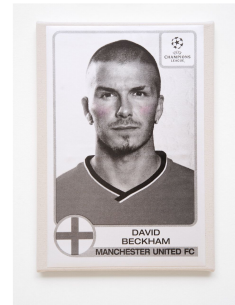

ORTME53758

32.

**SARAH ORTMEYER**  
**DAVID**

2022

Linen, cotton, binder, pigment

42 x 30 x 2 cm / 16 1/2 x 11 3/4 x 3/4 inches

ORTME53747

33.