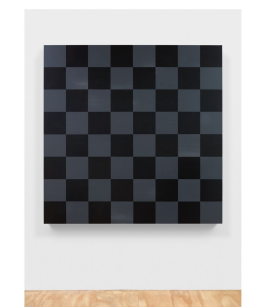

2022

Metal, binder, pigment

40 x 30 cm / 15 3/4 x 11 3/4 inches

ORTME53720

7.

**SARAH ORTMEYER  
DIABOLUS (PROTECTOR)**

2022

Metal, binder, pigment

9.

**SARAH ORTMEYER  
GRANDMASTER**

2018

Metal, binder, pigment

185 x 185 x 10 cm / 72 7/8 x 72 7/8 x 3 7/8 inches

ORTME53725

10.

**SARAH ORTMEYER  
GRANDMASTER**

2018

Metal, binder, pigment

185 x 185 x 10 cm / 72 7/8 x 72 7/8 x 3 7/8 inches

ORTME53724

11.

**SARAH ORTMEYER  
DIABOLUS (PROTECTOR)**

2020

Aluminum cast