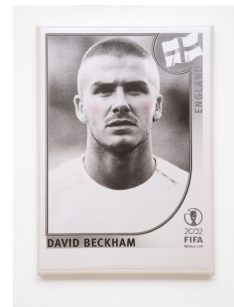

28.

SARAH ORTMEYER

DAVID

2022

Linen, cotton, binder, pigment

42 x 30 x 2 cm / 16 1/2 x 11 3/4 x 3/4 inches

ORTME53744