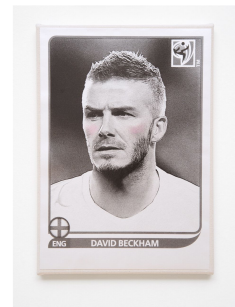

38.

SARAH ORTMEYER
DAVID

2022

Linen, cotton, binder, pigment

42 x 30 x 2 cm / 16 1/2 x 11 3/4 x 3/4 inches

ORTME53743