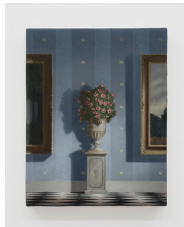

WINTER STREET GALLERY

Quentin James McCaffrey

Shifting Infinite

June 24 – July 24, 2022

Opening reception: Friday, June 24, 2022, 4-7 pm

Quentin James McCaffrey

Landscape with Sunbeam, 2022

Oil on canvas over wood panel

10 x 8 in (25.4 x 20.3 cm)

(MCC010)

Quentin James McCaffrey

Mirror with Lillies, 2022

Oil on canvas over wood panel

13 1/2 x 11 in (34.3 x 27.9 cm)

(MCC005)

Quentin James McCaffrey

Mirror with Houseplants, 2022

Oil on canvas over wood panel

10 x 8 in (25.4 x 20.3 cm)

(MCC011)

Quentin James McCaffrey

Bouquet, 2022

Oil on canvas over wood panel

12 x 9 1/2 in (30.5 x 24.1 cm)