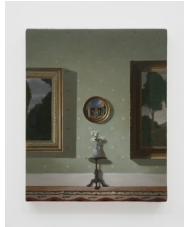

WINTER STREET GALLERY

Quentin James McCaffrey

Shifting Infinite

June 24 – July 24, 2022

Opening reception: Friday, June 24, 2022, 4-7 pm

Quentin James McCaffrey

Landscape with Sunbeam, 2022

Oil on canvas over wood panel

10 x 8 in (25.4 x 20.3 cm)

(MCC010)

Quentin James McCaffrey

Mirror with Lillies, 2022

Oil on canvas over wood panel

13 1/2 x 11 in (34.3 x 27.9 cm)

(MCC005)

Quentin James McCaffrey

Mirror with Houseplants, 2022

Oil on canvas over wood panel

10 x 8 in (25.4 x 20.3 cm)

(MCC011)

Quentin James McCaffrey

Bouquet, 2022

Oil on canvas over wood panel

12 x 9 1/2 in (30.5 x 24.1 cm)