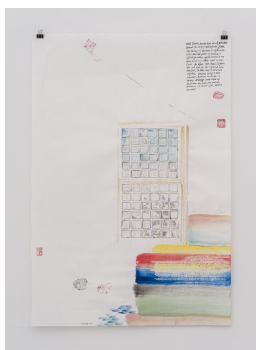

KAYOKOYUKI

2-14-14 Komagome, Toshima-ku, Tokyo 170-0003 Japan

〒170-0003 東京都豊島区駒込2-14-14

info@kayokoyuki.com / +81(0)3-6873-6306

www.kayokoyuki.com

ET_DR_21_002

Evelyn Taocheng Wang

価格 Price

Norwegian Music in Dutch Window

2021

ink, acrylic, pigments, calligraphy ink, pencil, tea and glue on wrinkled old paper

83 x 57.5 cm

ET_DR_22_001

Evelyn Taocheng Wang

価格 Price

Dutch Window and Leaves