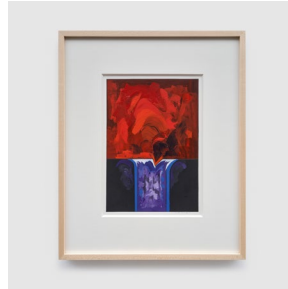

Sonia Getchtoff

Untitled, 1992
Acrylic and graphite on paper
Artwork: 10 1/4 x 7 in
(26 x 17.8 cm)
Framed: 17 3/4 x 14 in
(45.1 x 35.6 cm)