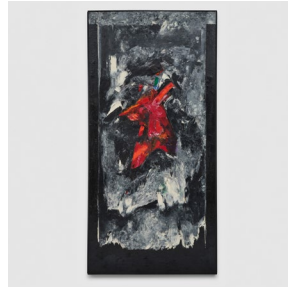

Sonia Getchtoff
The Widow, 1958
Oil on canvas
98 1/8 x 48 in
(249.2 x 121.9 cm)