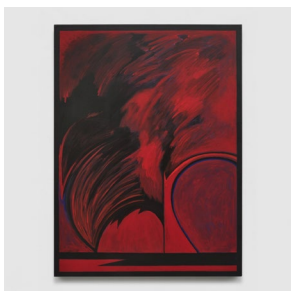

Sonia Getchtoff

Hudson River Skies Red, 2011
Acrylic on canvas
40 x 30 in
(101.6 x 76.2 cm)