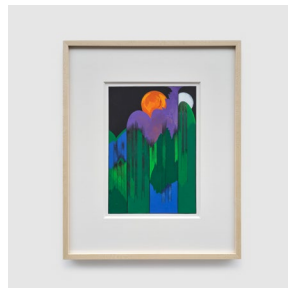

Sonia Getchtoff
Untitled, 1992
Acrylic and graphite on paper
Artwork: 10 1/4 x 7 in
(26 x 17.8 cm)
Framed: 17 3/4 x 14 in
(45.1 x 35.6 cm)