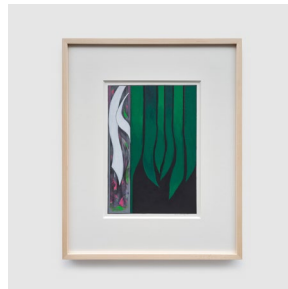

Sonia Getchtoff
Untitled, 1992
Acrylic and graphite on paper
Artwork: 10 1/4 x 7 in
(26 x 17.8 cm)
Framed: 17 3/4 x 14 in
(45.1 x 35.6 cm)