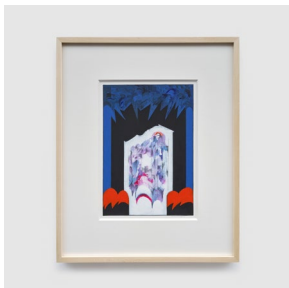

Sonia Getchtoff
Untitled, 1992
Acrylic and graphite on
paper
Artwork: 10 1/4 x 7 in
(26 x 17.8 cm)
Framed: 17 3/4 x 14 in
(45.1 x 35.6 cm)