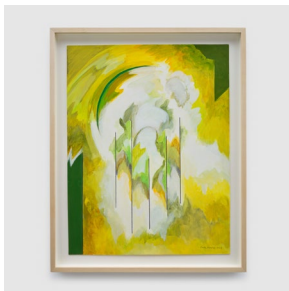

55 Walker
Sonia Getchtoff
24 June – 26 August 2022

Upper Level

Sonia Getchtoff
Celestial Red, 1994
Acrylic on canvas
77 3/4 x 78 in
(197.5 x 198.1 cm)

Sonia Getchtoff
Sea Door, 1966
Oil on canvas
96 1/4 x 50 1/8 in
(244.5 x 127.3 cm)

Sonia Getchtoff
Untitled, 2004
Acrylic and graphite on board
Artwork: 18 x 14 in
(45.7 x 35.6 cm)
Framed: 20 1/2 x 16 1/2 in
(52.1 x 41.9 cm)

Sonia Getchtoff
Garden, Wave and Waterfall, 2000
Acrylic and graphite on canvas
60 1/4 x 60 1/8 in
(153 x 152.7 cm)