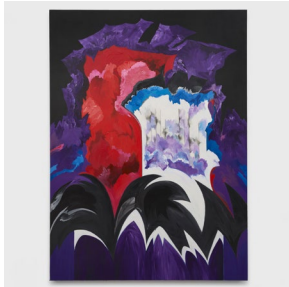

55 Walker
Sonia Getchtoff
24 June – 26 August 2022

Upper Level

Sonia Getchtoff
Celestial Red, 1994
Acrylic on canvas
77 3/4 x 78 in
(197.5 x 198.1 cm)

Sonia Getchtoff
Sea Door, 1966
Oil on canvas
96 1/4 x 50 1/8 in
(244.5 x 127.3 cm)

Sonia Getchtoff
Wild Waves III, 1984
Acrylic and graphite on paper
Framed: 16 1/2 x 15 3/4 in
(41.9 x 40 cm)

Sonia Getchtoff
Wild Waves II, 1984
Acrylic and graphite on paper
Framed: 16 1/2 x 15 3/4 in
(41.9 x 40 cm)

Sonia Getchtoff
Wild Wave VI, 1984
Acrylic and graphite on paper
Framed: 16 1/2 x 15 3/4 in
(41.9 x 40 cm)

Sonia Getchtoff
Wild Wave II, 1983-84
Acrylic and graphite on paper
Framed: 16 1/2 x 15 3/4 in
(41.9 x 40 cm)