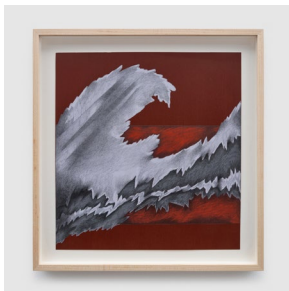

Sonia Getchtoff
Wild Waves III, 1984
Acrylic and graphite on paper
Framed: 16 1/2 x 15 3/4 in
(41.9 x 40 cm)