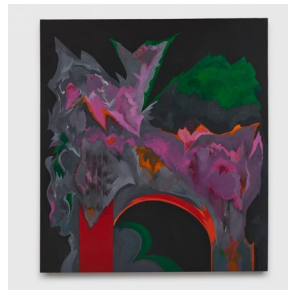

Sonia Getchtoff
Wild Waves III, 1984
Acrylic and graphite on paper
Framed: 16 1/2 x 15 3/4 in
(41.9 x 40 cm)

Sonia Getchtoff
Wild Waves II, 1984
Acrylic and graphite on paper
Framed: 16 1/2 x 15 3/4 in
(41.9 x 40 cm)

Sonia Getchtoff
Wild Wave VI, 1984
Acrylic and graphite on paper
Framed: 16 1/2 x 15 3/4 in
(41.9 x 40 cm)

Sonia Getchtoff
Wild Wave II, 1983-84
Acrylic and graphite on paper
Framed: 16 1/2 x 15 3/4 in
(41.9 x 40 cm)

Sonia Getchtoff
Riders of the Wave, 1992
Acrylic and graphite on
canvas
74 1/8 x 54 in
(188.3 x 137.2 cm)

Sonia Getchtoff
The Widow, 1958
Oil on canvas
98 1/8 x 48 in
(249.2 x 121.9 cm)

Sonia Getchtoff
Streamers 1, 1989
Acrylic and graphite on
canvas
44 1/4 x 30 1/4 in
(112.4 x 76.8 cm)