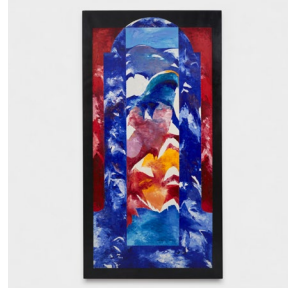

55 Walker
Sonia Getchtoff
24 June – 26 August 2022

Upper Level

Sonia Getchtoff
Celestial Red, 1994
Acrylic on canvas
77 3/4 x 78 in
(197.5 x 198.1 cm)

Sonia Getchtoff
Sea Door, 1966
Oil on canvas
96 1/4 x 50 1/8 in
(244.5 x 127.3 cm)

Sonia Getchtoff
Untitled, 2004
Acrylic and graphite on board
Artwork: 18 x 14 in
(45.7 x 35.6 cm)
Framed: 20 1/2 x 16 1/2 in
(52.1 x 41.9 cm)

Sonia Getchtoff
Garden, Wave and Waterfall, 2000
Acrylic and graphite on canvas
60 1/4 x 60 1/8 in
(153 x 152.7 cm)

Sonia Getchtoff
Wild Waves III, 1984
Acrylic and graphite on paper
Framed: 16 1/2 x 15 3/4 in
(41.9 x 40 cm)

Sonia Getchtoff
Wild Waves II, 1984
Acrylic and graphite on paper
Framed: 16 1/2 x 15 3/4 in
(41.9 x 40 cm)

Sonia Getchtoff
Wild Wave VI, 1984
Acrylic and graphite on paper
Framed: 16 1/2 x 15 3/4 in
(41.9 x 40 cm)

Sonia Getchtoff
Wild Wave II, 1983-84
Acrylic and graphite on paper
Framed: 16 1/2 x 15 3/4 in
(41.9 x 40 cm)