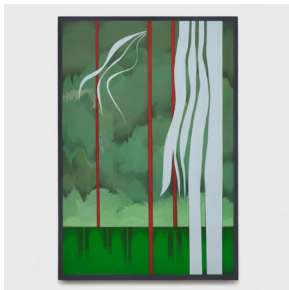

Sonia Getchtoff
Wild Waves III, 1984
Acrylic and graphite on paper
Framed: 16 1/2 x 15 3/4 in
(41.9 x 40 cm)

Sonia Getchtoff
Wild Waves II, 1984
Acrylic and graphite on paper
Framed: 16 1/2 x 15 3/4 in
(41.9 x 40 cm)

Sonia Getchtoff
Wild Wave VI, 1984
Acrylic and graphite on paper
Framed: 16 1/2 x 15 3/4 in
(41.9 x 40 cm)

Sonia Getchtoff
Wild Wave II, 1983-84
Acrylic and graphite on paper
Framed: 16 1/2 x 15 3/4 in
(41.9 x 40 cm)

Sonia Getchtoff
Riders of the Wave, 1992
Acrylic and graphite on
canvas
74 1/8 x 54 in
(188.3 x 137.2 cm)

Sonia Getchtoff
The Widow, 1958
Oil on canvas
98 1/8 x 48 in
(249.2 x 121.9 cm)

Sonia Getchtoff
Streamers 1, 1989
Acrylic and graphite on
canvas
44 1/4 x 30 1/4 in
(112.4 x 76.8 cm)