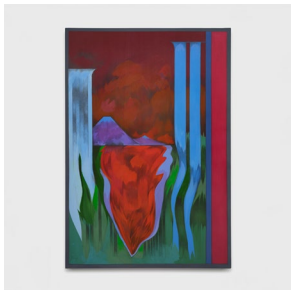

Sonia Getchtoff

Hiroshige Revisited, 1988
Acrylic and graphite on canvas
58 1/4 x 40 1/2 in
(148 x 102.9 cm)