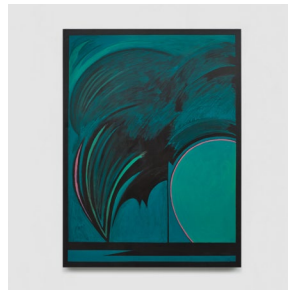

Sonia Getchtoff

Hudson River Blue Green, 2007
Acrylic on canvas
40 x 30 in (101.6 x 76.2 cm)