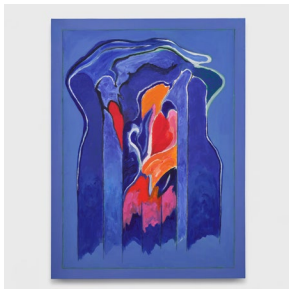

Lower Level

Sonia Getchtoff
Blue Solstice, 2017
Acrylic and graphite on
canvas
48 x 36 in (121.9 x 91.4
cm)