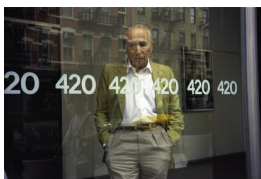

Art Club 2000
Untitled (Castelli/ Portraits of Interview Respondents, Soho So Long)
1996
C-print, framed
11 x 14 inches
27.9 x 35.6 cm
Framed Dimensions: 11 1/4 x 14 1/4 inches
28.6 x 36.2 cm
Edition 1/3, 1AP
(Inv# AC22-010.1)