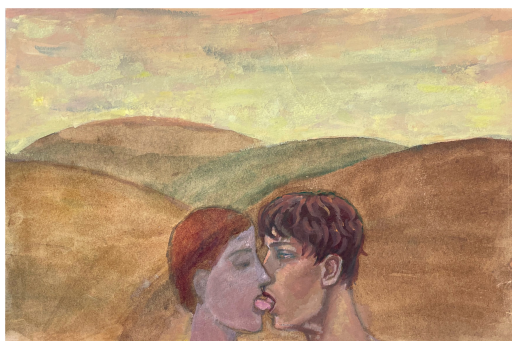

Soshiro Matsubara
Pure Silent II, 2022
Glaze on ceramic, plaster & carpet
31 x 45 x 32 cm

Soshiro Matsubara
Embrace, 2022
Glaze on ceramic, oil paint, ink, artificial hair & carpet
60 x 111 x 56 cm

Soshiro Matsubara
Twin Tail in Baby Blue, 2022
Glaze on ceramic, leather, silk polyester blend, buttons & wood
33 x 33 x 164 cm

Soshiro Matsubara
The Reflections of Silence, 2022
Mirror, glaze on ceramic, metal stick & brass plate
65 x 30 x 44 cm

Soshiro Matsubara
MK, 2022
Glaze on ceramic, shelf
40 x 70 x 21 cm

Soshiro Matsubara
A Little Kiss, 2022
Glaze on ceramic, oil paint, metal stick & carpet
60 x 41 x 24 cm

Soshiro Matsubara
Floating Us, 2022
Glaze on ceramic & carpet
32 x 79 x 6 cm

Soshiro Matsubara
Last Night XXXVII, 2022
Glazed ceramic, light bulb
36 x 31 x 6 cm

Soshiro Matsubara
Last Night XXXVIII, 2022
Glazed ceramic, light bulb
36 x 30 x 7 cm

Soshiro Matsubara
Untitled Encounter, 2022
Oil paint on paper
29.5 x 19.5 cm (unframed)

Soshiro Matsubara
Kiss Scene, 2022
Watercolour & oil paint on paper
24 x 35.5 cm (unframed)

Soshiro Matsubara
Moonlight (knight errant), 2020-2021
Oli on canvas, handmade frame
140 x 80 x 2cm (without frame)