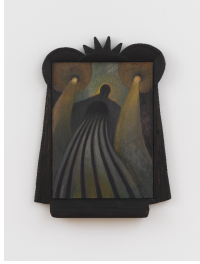

Ever Baldwin
Channel, 2022
Oil on canvas in charred wood frame
40 x 30 x 4 inches
101.6 x 76.2 x 10.2 cm