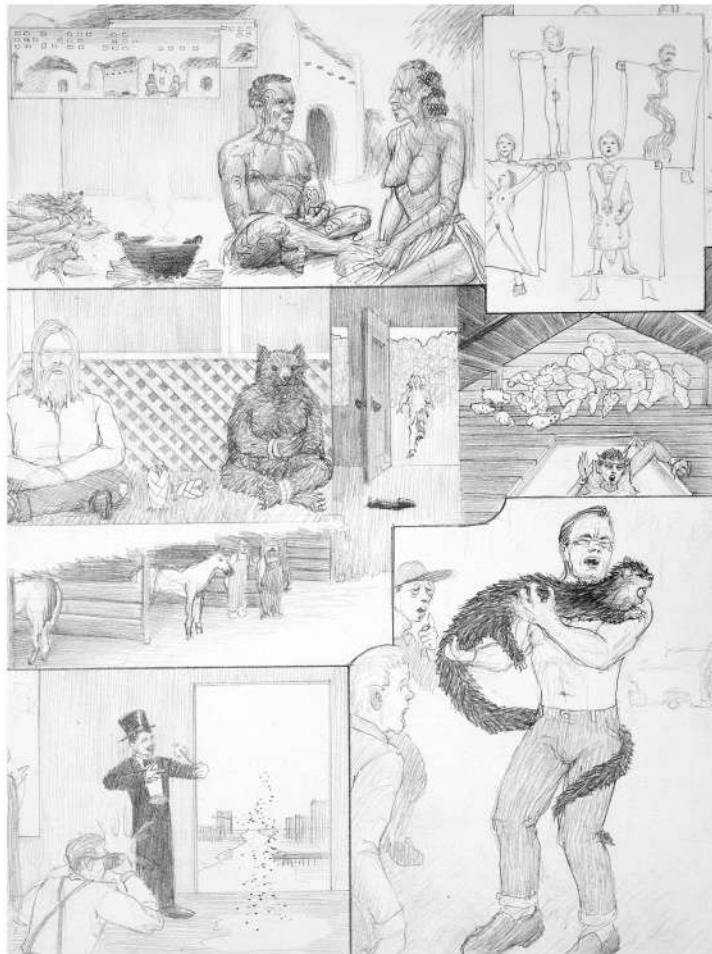

David SHRIGLEY
Cat Box, 2001
Cat box and tinted polyurethane
50 x 115 x 75 cm
(Ref. SHR03462)

Wilde

Jim SHAW

Dream Drawing (I had a plastic card with IBM-type...., 1999

Pencil on paper

30,5 x 22,9 cm

(Ref. SHA03792)

Genève

24, rue du Vieux-Billard
CH – 1205 Genève
+ 41 22 310 00 13
geneve@wildegallery.ch

Basel

Angensteinerstr. 37
CH – 4052 Basel
+ 41 61 311 70 51
basel@wildegallery.ch

Zürich

Waldmannstr. 6
CH – 8001 Zürich
by appointment only
zurich@wildegallery.ch

www.wildegallery.ch