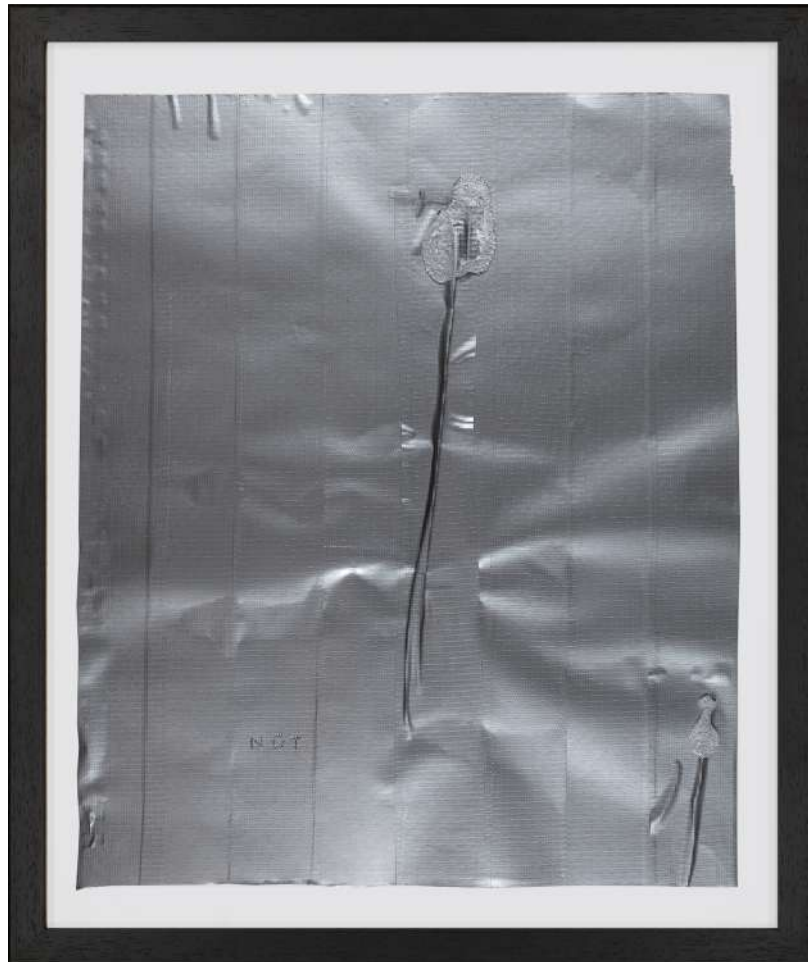

www.wildegallery.ch

Wilde

Not VITAL

2 Flowers, 2021

Insulating tape and silicone on paper

43,2 x 35,6 cm

(Ref. VIT09824)

Genève