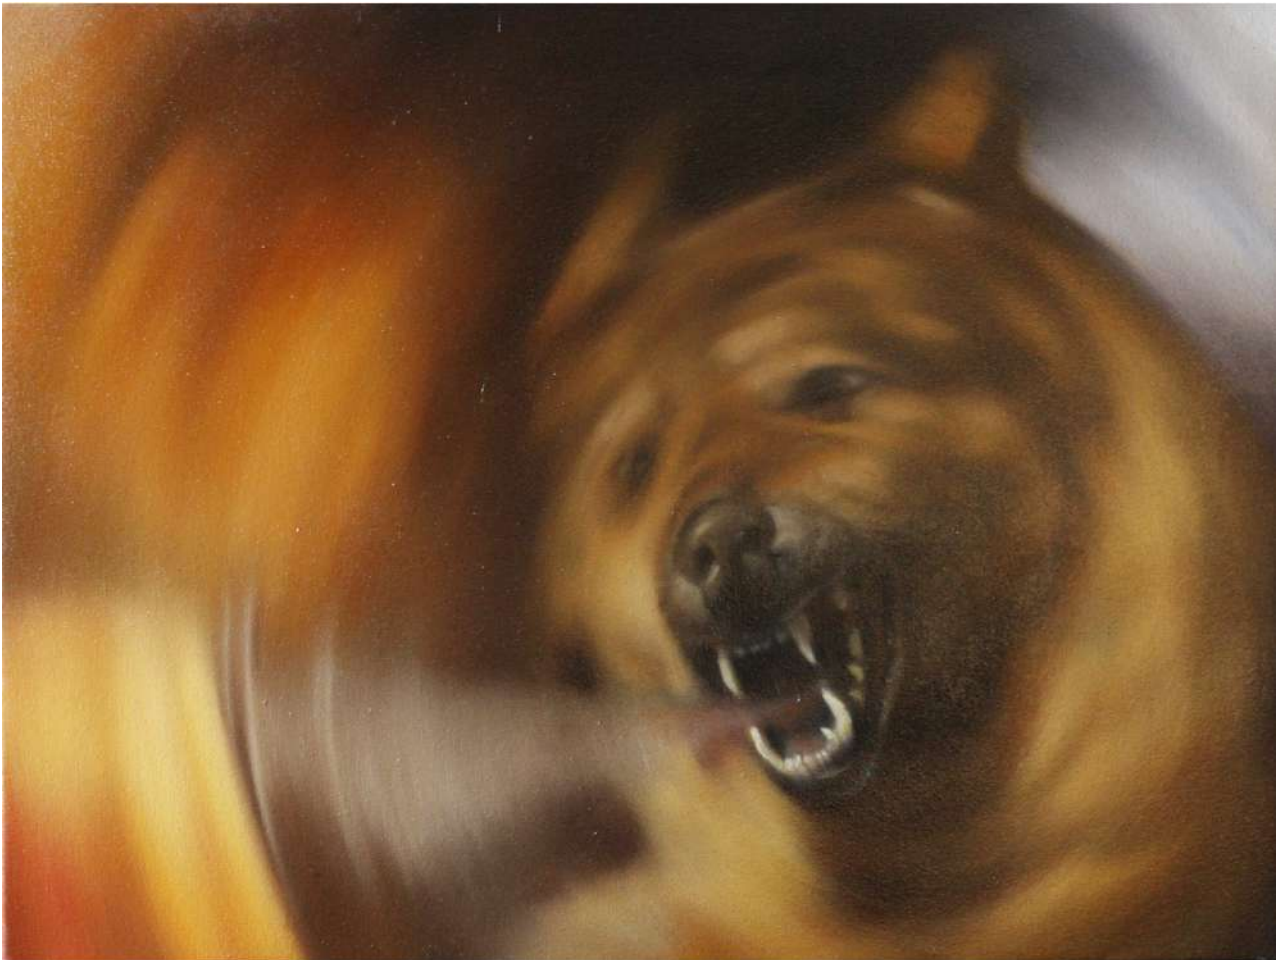

Philippe FAVIER
Ether d'Ambonil #119, 2003-2004
Acrylic on wood
20 x 20 cm
(Ref. FAV06912)

Wilde

Antoine ROEGIERS
L'attaque, 2014
Oil on canvas
46 x 61 cm
(Ref. ROEO6930)

Genève

24, rue du Vieux-Billard
CH – 1205 Genève
+ 41 22 310 00 13
geneve@wildegallery.ch

Basel

Angensteinerstr. 37
CH – 4052 Basel
+ 41 61 311 70 51
basel@wildegallery.ch

Zürich

Waldmannstr. 6
CH – 8001 Zürich
by appointment only
zurich@wildegallery.ch

www.wildegallery.ch