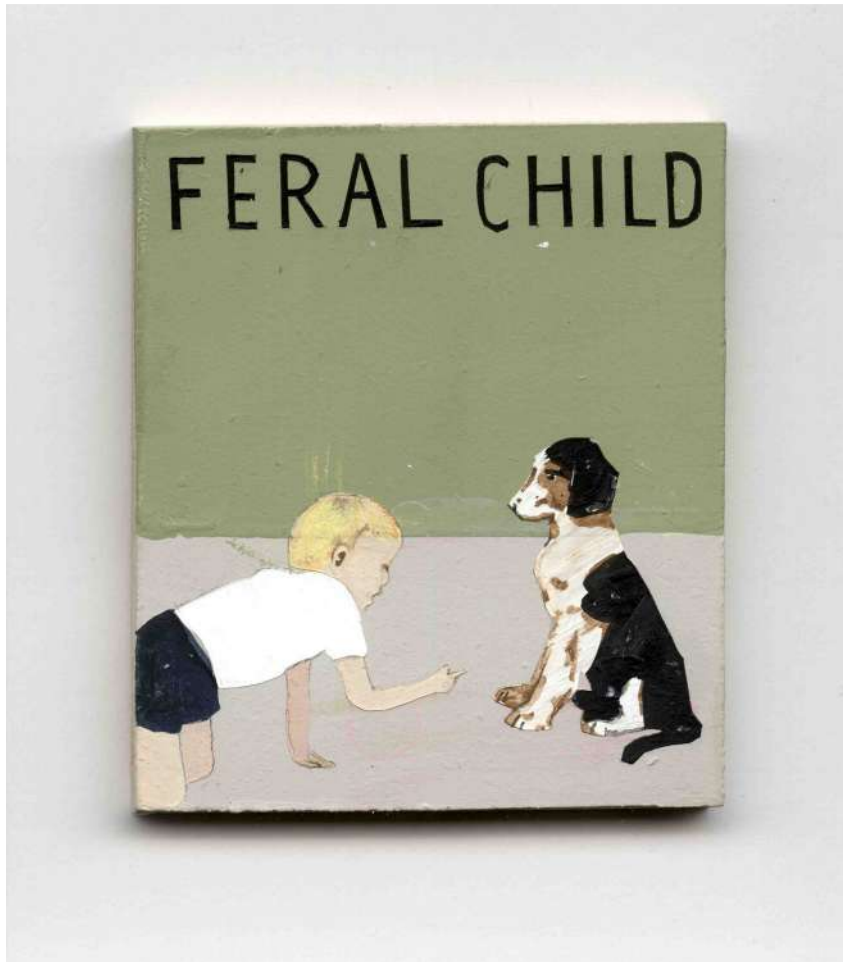

Wilde

THE ROYAL ART LODGE
Children (52), 2007-2008
Painting
7,6 x 8,9 cm
(Ref. THEO4532)

Genève

24, rue du Vieux-Billard
CH – 1205 Genève
+ 41 22 310 00 13
geneve@wildegallery.ch

Basel

Angensteinerstr. 37
CH – 4052 Basel
+ 41 61 311 70 51
basel@wildegallery.ch

Zürich

Waldmannstr. 6
CH – 8001 Zürich
by appointment only
zurich@wildegallery.ch

www.wildegallery.ch