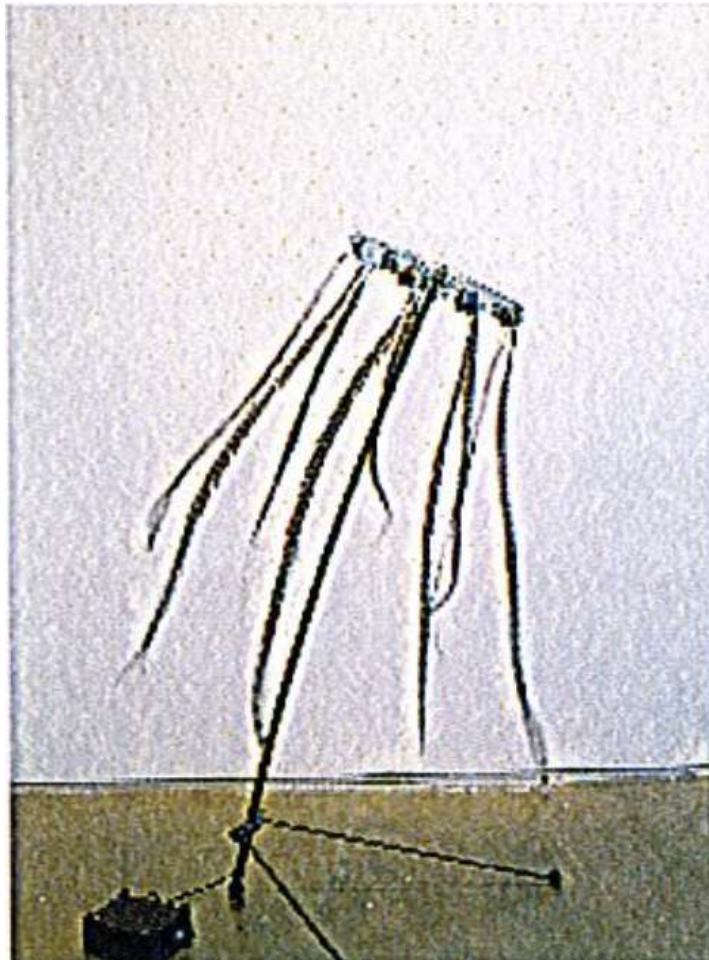

Till RABUS
In the box n°3, 2022
Oil on canvas
29,2 x 29,2 cm
(Ref. RAB010325)

Wilde

Alan RATH

Yes, Yes, Yes!, 2012

Aluminium, steel, rubber, fiberglass, FR-4, custom electronics, motors,
feathers

320 x 304,8 x 304,8 cm

Edition of 3

(Ref. RATO10326)

Genève

24, rue du Vieux-Billard
CH – 1205 Genève
+ 41 22 310 00 13
geneve@wildegallery.ch

Basel

Angensteinerstr. 37
CH – 4052 Basel
+ 41 61 311 70 51
basel@wildegallery.ch

Zürich

Waldmannstr. 6
CH – 8001 Zürich
by appointment only
zurich@wildegallery.ch

www.wildegallery.ch