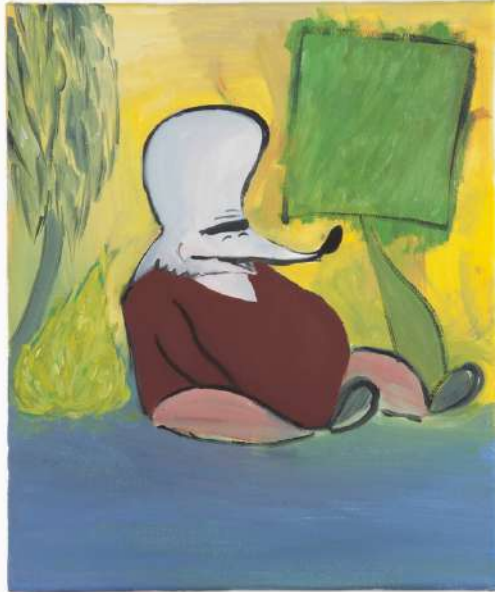

Vidya GASTALDON
Mobydick (sperm whale), 2011
Mixed media, acrylic and oil on canvas
120 x 100 cm
(Ref. GAS05931)

Wilde

Vittorio BRODMANN
Toujours Rigol, Jamais Travail, 2012
Oil on canvas
36 x 30 cm
(Ref. BRO06098)

Genève

24, rue du Vieux-Billard
CH – 1205 Genève
+ 41 22 310 00 13
geneve@wildegallery.ch

Basel

Angensteinerstr. 37
CH – 4052 Basel
+ 41 61 311 70 51
basel@wildegallery.ch

Zürich

Waldmannstr. 6
CH – 8001 Zürich
by appointment only
zurich@wildegallery.ch

www.wildegallery.ch