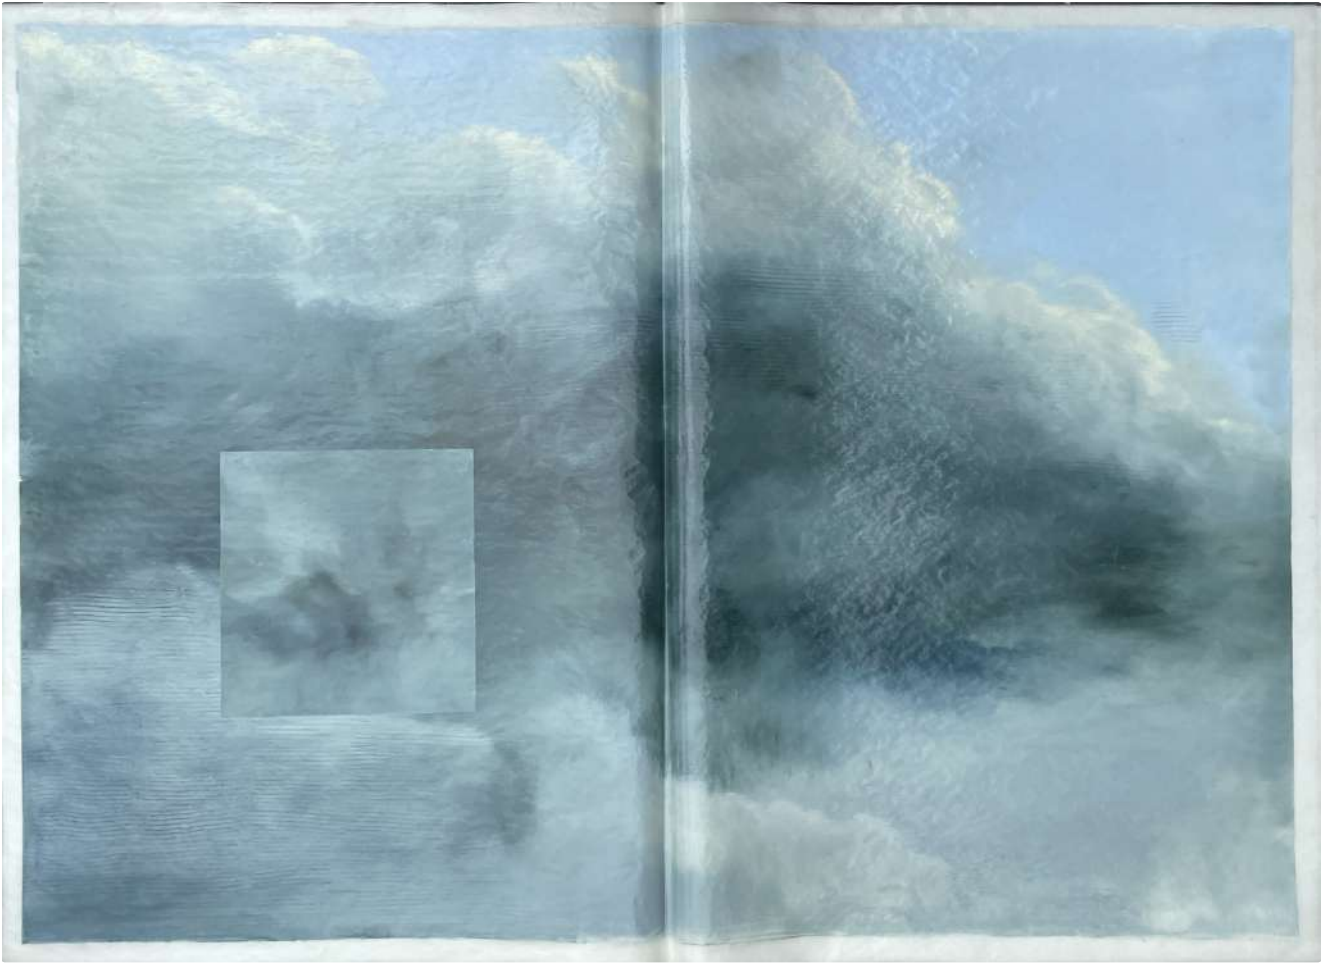

Wilde

Cristina WENDT
Ciel I, 2022
Oil on crystal paper
100 x 73 cm
(Ref. WEN010301)

Genève

24, rue du Vieux-Billard
CH – 1205 Genève
+ 41 22 310 00 13
geneve@wildegallery.ch

Basel

Angensteinerstr. 37
CH – 4052 Basel
+ 41 61 311 70 51
basel@wildegallery.ch

Zürich

Waldmannstr. 6
CH – 8001 Zürich
by appointment only
zurich@wildegallery.ch

www.wildegallery.ch