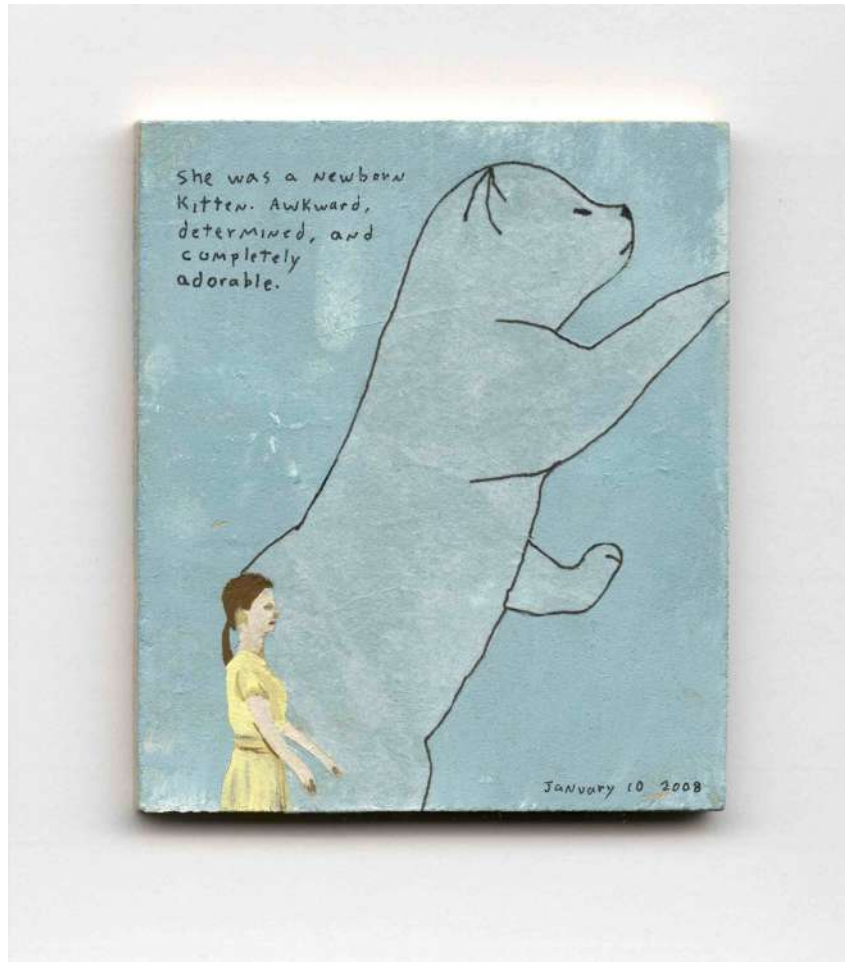

Wilde

THE ROYAL ART LODGE
Women (68), 2007-2008
Mixed media on wood
7,6 x 8,9 cm
(Ref. THE04525)

Genève

24, rue du Vieux-Billard
CH – 1205 Genève
+ 41 22 310 00 13
geneve@wildegallery.ch

Basel

Angensteinerstr. 37
CH – 4052 Basel
+ 41 61 311 70 51
basel@wildegallery.ch

Zürich

Waldmannstr. 6
CH – 8001 Zürich
by appointment only
zurich@wildegallery.ch

www.wildegallery.ch