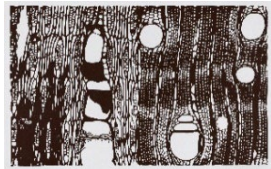

	BREUNING Olaf	Imbalance I	2021	Woodcut 52,5 x 46 cm	20
				Print: Thomi Wolfensberger, Zürich	
	BREUNING Olaf	Imbalance II	2021	Woodcut 52,5 x 46 cm	20
				Print: Thomi Wolfensberger, Zürich	
	BREUNING Olaf	Imbalance III	2021	Woodcut 52,5 x 46 cm	20
				Print: Thomi Wolfensberger, Zürich	
	BREUNING Olaf	Imbalance IV	2021	Woodcut 52,5 x 46 cm	20
				Print: Thomi Wolfensberger, Zürich	
	BREUNING Olaf	Imbalance V	2021	Woodcut 52,5 x 46 cm	20
				Print: Thomi Wolfensberger, Zürich	

DONZÉ Natacha

susceptible

2022

Screenprint and Flocking  
52 x 42 cm

20

Prod.: Lowrider, Fribourg

ORLOW Uriel

Forest Essentials Take  
Two / Close-Up (Bobe)