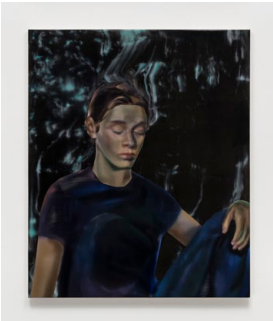

VACANCY

Check list

Artist: Rute Merk

Exhibition title: *f(x)*

Duration: July 14–August 19, 2022

Venue: Gallery Vacancy, Shanghai

1

Rute Merk

Steak and Blue Mistyque, 2022

oil on linen

100 x 70 cm (39 3/8 x 27 1/2 in)

2

Rute Merk

Aerica, 2022

oil on linen

160 x 205 cm (63 x 80 3/4 in)

3

Rute Merk

Aechmea II, 2021

oil on linen

165 x 195 cm (65 x 76 3/4 in)

4

Rute Merk

Klarice, 2022

oil on linen

115 x 95 cm (45 1/4 x 37 3/8 in)

5

Rute Merk

Cosm II, 2022

oil on linen

170 x 205 cm (66 7/8 x 80 3/4 in)

VACANCY