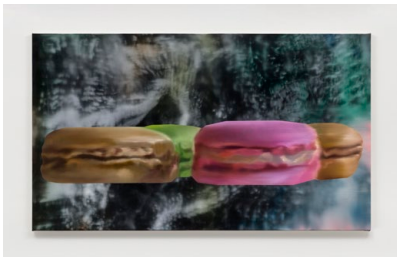

Steak and Blue Mistyque, 2022

oil on linen

100 x 70 cm (39 3/8 x 27 1/2 in)

2

Rute Merk

Aerica, 2022

oil on linen

160 x 205 cm (63 x 80 3/4 in)

oil on linen

115 x 95 cm (45 1/4 x 37 3/8 in)

5

Rute Merk

Cosm II, 2022

oil on linen

170 x 205 cm (66 7/8 x 80 3/4 in)

VACANCY

6

Rute Merk
Tiana, 2022
oil on linen
140 x 200 cm (55 1/8 x 78 3/4 in)

7

Rute Merk
Macarons (coffee, matcha, pink champagne, tiramisu), 2022
oil on linen
55.5 x 95 cm (21 7/8 x 37 3/8 in)

8

Rute Merk
Linu, 2022
oil on linen
200 x 140 cm (78 3/4 x 55 1/8 in)