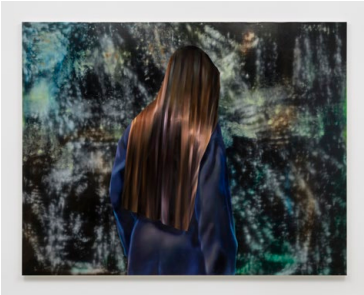

VACANCY

Check list

Artist: Rute Merk

Exhibition title: *f(x)*

Duration: July 14–August 19, 2022

Venue: Gallery Vacancy, Shanghai

1

Rute Merk

Steak and Blue Mistyque, 2022

oil on linen

100 x 70 cm (39 3/8 x 27 1/2 in)

2

Rute Merk

Aerica, 2022

oil on linen

160 x 205 cm (63 x 80 3/4 in)