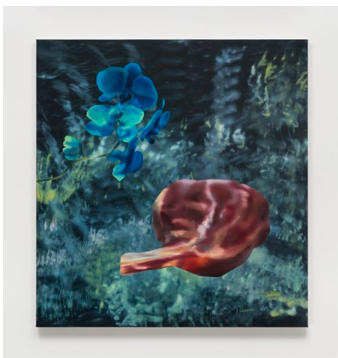

9

Rute Merk
Ham and Blue Mistyque, 2022
oil on linen
80 x 85 cm (31 1/2 x 33 1/2 in)