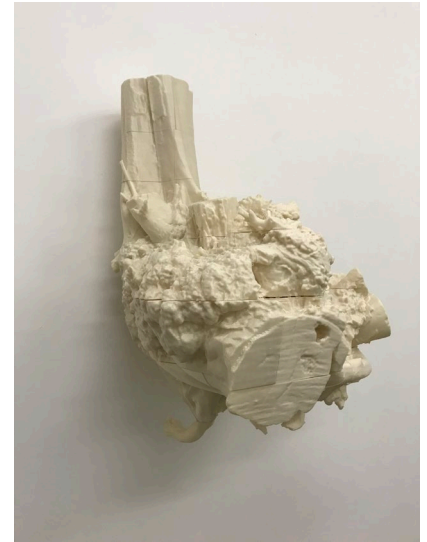

Parts

The Wig
01.08.2021

Nora Kapfer
Untitled (Darm I), 2017
Bitumen and paper on wood
90 x 122 cm

Untitled (Darm II), 2017
Bitumen and paper on wood
118 x 160 cm

Laxlan Petras
Spirit, 2021
Printed PLA
90 x 69 x 62

Ruth Angel Edwards
Trip in me, 2020
HD video, sound
11 minutes 14 seconds

Niklas Taleb
Reverse Psychology, 2020
C-print, glass, tissue wrapping paper, tape
53 x 72 cms

Untitled, 2020
C-print, tulipwood frame
70 x 104 cm

Josephine Pryde
A Lifetime of Self-Sacrifice Can Be Blown in One Unguarded Moment (I), 2007/8
C-Print, 1/5
48.5 x 35 cm

A Lifetime of Self-Sacrifice Can Be Blown in One Unguarded Moment (II), 2007/8
C-Print, 1/5
48.5 x 35 cm