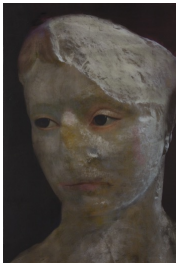

Hallway

James Welling
Portrait of Agrippa Postumus
2022
Oil on laser print
Framed Dimensions:
23 1/2 x 17 1/2 x 1 inches (59.7 x 44.5 x 2.5
cm)
Image Dimensions:
17 1/8 x 11 3/8 inches (43.5 x 28.9 cm)