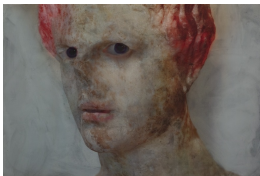

James Welling
Portrait of a Woman from a Grave Marker
2022
Oil on laser print
Framed Dimensions:
17 1/2 x 23 1/2 x 1 inches (44.5 x 59.7 x 2.5 cm)
Image Dimensions:
11 3/8 x 17 1/8 inches (28.9 x 43.5 cm)