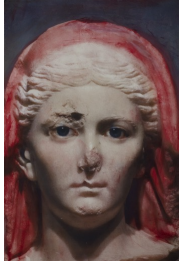

James Welling

Portrait of Sabina

2022

Oil on laser print

Framed Dimensions:

23 1/2 x 17 1/2 x 1 inches (59.7 x 44.5 x 2.5 cm)

Image Dimensions:

17 1/8 x 11 3/8 inches (43.5 x 28.9 cm)