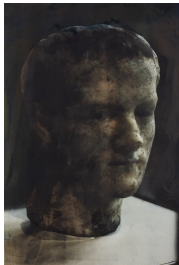

**James Welling**  
*Portrait of Venus*  
2022  
Oil on laser print  
Framed Dimensions:  
23 1/2 x 17 1/2 x 1 inches (59.7 x 44.5 x 2.5  
cm)  
Image Dimensions:  
17 1/8 x 11 3/8 inches (43.5 x 28.9 cm)