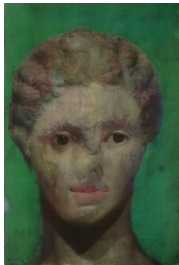

**James Welling**

*Portrait of a Woman in the Form of a Mask*

2022

Oil on laser print

Framed Dimensions:

17 1/2 x 23 1/2 x 1 inches (44.5 x 59.7 x 2.5 cm)

Image Dimensions:

11 3/8 x 17 1/8 inches (28.9 x 43.5 cm)