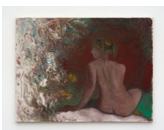

Sweet Days of Discipline

July 16 - August 20, 2022

2504 W 7th St., Suite C, Los Angeles, CA 90057

Behrang Karimi
Motivvermeidung, 2020
Oil on canvas
37 1/8 x 35 3/8 inches (94 x 90 cm)
(BRK0004)

Behrang Karimi
crumbled and covered, 2021
Oil on canvas
25 5/8 x 23 5/8 inches (65 x 60 cm)
(BRK0006)

Behrang Karimi
Juliet & Romeo, 2022
Oil on canvas
15 3/4 x 11 3/4 inches (40 x 30 cm)
(BRK0005)

Behrang Karimi
Nocturne affection, 2020-2022
Oil on canvas
35 3/8 x 37 3/8 inches (90 x 95 cm)
(BRK0001)

Behrang Karimi
Theory of a Woman's Back, 2021
Oil on canvas
25 3/8 x 33 1/8 inches (64.5 x 84 cm)
(BRK0002)