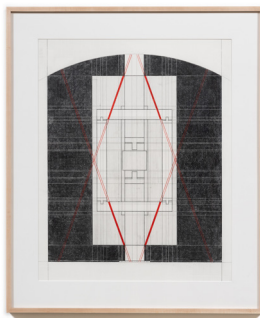

Rachael Browning

Pushing Rope

February 15 - March 16, 2022

Viewing Room

Monowatt 1, 2021
Graphite and colored pencil on paper
36 x 31 x 11/2 inches (91.4 x 78.7 x 3.8 cm) (framed)
RABR-0044

Monowatt 2, 2021
Graphite and colored pencil on paper
36 x 31 x 11/2 inches (91.4 x 78.7 x 3.8 cm) (framed)
RABR-0044

Rachael Browning

Pushing Rope

February 15 - March 16, 2022

Viewing Room

Window Fashions, 2021
Archival pigment print
37 1/2 x 30 x 11/2 inches (95.3 x 76.2 x 3.8) (framed)
Edition of 1 + 1 AP
RABR-0039

Monowatt 2, 2021
Archival pigment print
37 1/2 x 30 x 11/2 inches (95.3 x 76.2 x 3.8) (framed)
Edition of 1 + 1 AP
RABR-0036

Rachael Browning

Pushing Rope

February 15 - March 16, 2022

Viewing Room

The Allied Group, 2021
Archival pigment print
37 1/2 x 30 x 11/2 inches (95.3 x 76.2 x 3.8) (framed)
Edition of 1 + 1 AP
RABR-0035

Paperworks, 2021
Archival pigment print
37 1/2 x 30 x 11/2 inches (95.3 x 76.2 x 3.8) (framed)
Edition of 1 + 1 AP
RABR-0036

Rachael Browning

Pushing Rope

February 15 - March 16, 2022

Viewing Room

The Allied Group, 2021
Graphite and colored pencil on paper
36 x 31 x 11/2 inches (91.4 x 78.7 x 3.8 cm) (framed)
RABR-0043

Paperworks, 2021
Graphite and colored pencil on paper
36 x 31 x 11/2 inches (91.4 x 78.7 x 3.8 cm) (framed)
RABR-0046