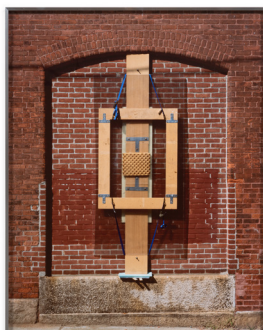

Rachael Browning

Pushing Rope

February 15 - March 16, 2022

Viewing Room

The Allied Group, 2021
Archival pigment print
37 1/2 x 30 x 11/2 inches (95.3 x 76.2 x 3.8) (framed)
Edition of 1 + 1 AP
RABR-0035

Paperworks, 2021
Archival pigment print
37 1/2 x 30 x 11/2 inches (95.3 x 76.2 x 3.8) (framed)
Edition of 1 + 1 AP
RABR-0036