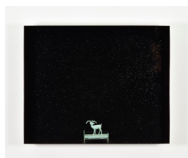

Pierre Ardouin
Nuits, 2019
Patinated bronze casting, canvas on stretcher, resin and glitters, patinated brass frame
32 1/4 x 26 x 5 1/2 in – 82 x 66 x 14 cm
(PA19P7)