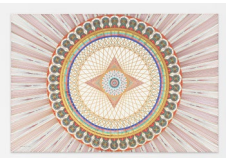

**MONIR SHAHROUDY
FARMANFARMAIAN**

Untitled, 2015

Marker & felt pen on paper

24 1/8 x 36 1/4 in.

61.3 x 92.1 cm