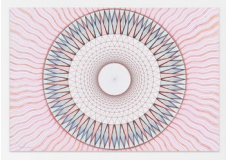

**MONIR SHAHROUDY
FARMANFARMAIAN**

Untitled, 2015

Marker, glitter & colored pencil on paper

27 1/2 x 39 3/8 in.

69.8 x 100 cm

Framed: 33 7/8 x 45 3/8 in.

(JCG12740)