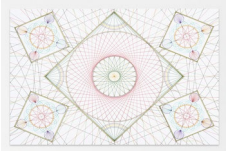

Geometric, 2014

Felt marker and mirror on paper

29 1/2 x 38 5/8 in.

74.9 x 98.1 cm

Framed: 35 3/4 x 44 3/4 in.
(JCG12732)

**MONIR SHAHROUDY
FARMANFARMAIAN**

Geometric, 2013

Marker-reverse painting glass and mirror on paper

27 1/2 x 39 3/8 in.

69.8 x 100 cm

(JCG12625)

**MONIR SHAHROUDY
FARMANFARMAIAN**

Untitled, 2016

Marker, felt pen, glitter & colored pencil on paper

27 1/2 x 39 3/8 in.

69.8 x 100 cm

Framed: 33 7/8 x 45 3/8 in.
(JCG12737)

**MONIR SHAHROUDY
FARMANFARMAIAN**

First Family Triangle, 2015

Marker on paper

27 1/2 x 39 3/8 in.

69.8 x 100 cm.
Framed: 33 7/8 x 45 3/8 in.
(JCG12678)

**MONIR SHAHROUDY
FARMANFARMAIAN**
First Family Square, 2015
Marker on paper
27 1/2 x 39 3/8 in.
69.8 x 100 cm
Framed: 33 7/8 x 45 3/8 in.
(JCG12675)

**MONIR SHAHROUDY
FARMANFARMAIAN**
First Family Pentagon, 2015
Marker on paper
27 1/2 x 39 3/8 in.
69.8 x 100 cm
Framed: 33 7/8 x 45 3/8 in.
(JCG12677)

**MONIR SHAHROUDY
FARMANFARMAIAN**
Untitled, 2016
Marker, felt pen, glitter & colored pencil on paper
27 1/2 x 39 3/8 in.
69.8 x 100 cm
Framed: 33 7/8 x 45 3/8 in.
(JCG12736)