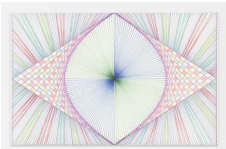

**MONIR SHAHROUDY
FARMANFARMAIAN**

Untitled Studio Drawing 14, 2017
Colored pencil and marker on paper
22 1/8 x 29 7/8 in.
56 x 76 cm
Framed: 28 3/8 x 36 in.
(JCG13418)