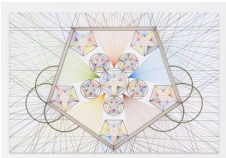

Framed: 33 7/8 x 45 3/8 in.
(JCG12737)

**MONIR SHAHROUDY
FARMANFARMAIAN**

First Family Triangle, 2015

Marker on paper

27 1/2 x 39 3/8 in.

69.8 x 100 cm.
Framed: 33 7/8 x 45 3/8 in.
(JCG12678)

**MONIR SHAHROUDY
FARMANFARMAIAN**
First Family Square, 2015
Marker on paper
27 1/2 x 39 3/8 in.
69.8 x 100 cm
Framed: 33 7/8 x 45 3/8 in.
(JCG12675)