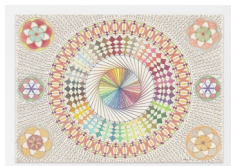

**MONIR SHAHROUDY
FARMANFARMAIAN**

Untitled Studio Drawing 49, 2017
Colored pencil & marker on paper
22 1/8 x 29 7/8 in.
56 x 76 cm
Framed: 28 3/8 x 36 in.
(JCG13390)