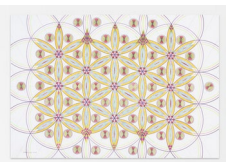

Geometric, 2014

Felt marker and mirror on paper

29 1/2 x 38 5/8 in.

74.9 x 98.1 cm

Framed: 35 3/4 x 44 3/4 in.
(JCG12732)

**MONIR SHAHROUDY
FARMANFARMAIAN**

Geometric, 2013

Marker-reverse painting glass and mirror on paper

Framed: 33 7/8 x 45 3/8 in.
(JCG12737)

**MONIR SHAHROUDY
FARMANFARMAIAN**

First Family Triangle, 2015

Marker on paper

27 1/2 x 39 3/8 in.

69.8 x 100 cm.
Framed: 33 7/8 x 45 3/8 in.
(JCG12678)

**MONIR SHAHROUDY
FARMANFARMAIAN**
First Family Square, 2015
Marker on paper
27 1/2 x 39 3/8 in.
69.8 x 100 cm
Framed: 33 7/8 x 45 3/8 in.
(JCG12675)

**MONIR SHAHROUDY
FARMANFARMAIAN**
First Family Pentagon, 2015
Marker on paper
27 1/2 x 39 3/8 in.
69.8 x 100 cm
Framed: 33 7/8 x 45 3/8 in.
(JCG12677)

**MONIR SHAHROUDY
FARMANFARMAIAN**
Untitled, 2016
Marker, felt pen, glitter & colored pencil on paper
27 1/2 x 39 3/8 in.
69.8 x 100 cm
Framed: 33 7/8 x 45 3/8 in.
(JCG12736)