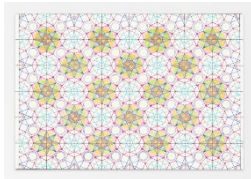

**MONIR SHAHROUDY
FARMANFARMAIAN**

Final Disco 5, 2018

Mirror and Reverse glass painting on plaster and
wood

9 1/8 x 9 1/8 in.

23 x 23 cm

(JCG11757)

**MONIR SHAHROUDY
FARMANFARMAIAN**

Untitled, 2015