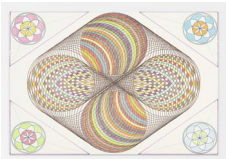

**MONIR SHAHROUDY
FARMANFARMAIAN**

Untitled Studio Drawing 3, 2017
Colored pencil & marker on paper
22 1/8 x 29 7/8 in.
56 x 76 cm
Framed: 28 3/8 x 36 in.
(JCG13385)