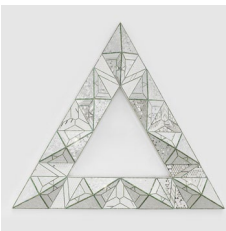

**MONIR SHAHROUDY
FARMANFARMAIAN**

Fifth Family Triangle 2, 2013

Mirror and reverse-glass painting on plaster and wood

41 3/4 x 41 3/4 in.

106 x 106 cm

(JCG11740)