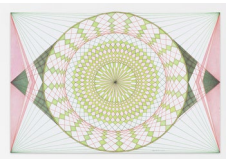

Geometric, 2014

Felt marker and mirror on paper

29 1/2 x 38 5/8 in.

74.9 x 98.1 cm

Framed: 35 3/4 x 44 3/4 in.
(JCG12732)

**MONIR SHAHROUDY
FARMANFARMAIAN**

Geometric, 2013

Marker-reverse painting glass and mirror on paper

27 1/2 x 39 3/8 in.

69.8 x 100 cm

(JCG12625)

**MONIR SHAHROUDY
FARMANFARMAIAN**

Untitled, 2016

Marker, felt pen, glitter & colored pencil on paper

27 1/2 x 39 3/8 in.

69.8 x 100 cm

Framed: 33 7/8 x 45 3/8 in.
(JCG12737)

**MONIR SHAHROUDY
FARMANFARMAIAN**

First Family Triangle, 2015

Marker on paper

27 1/2 x 39 3/8 in.

69.8 x 100 cm.
Framed: 33 7/8 x 45 3/8 in.
(JCG12678)

**MONIR SHAHROUDY
FARMANFARMAIAN**
First Family Square, 2015
Marker on paper
27 1/2 x 39 3/8 in.
69.8 x 100 cm
Framed: 33 7/8 x 45 3/8 in.
(JCG12675)

**MONIR SHAHROUDY
FARMANFARMAIAN**
First Family Pentagon, 2015
Marker on paper
27 1/2 x 39 3/8 in.
69.8 x 100 cm
Framed: 33 7/8 x 45 3/8 in.
(JCG12677)

**MONIR SHAHROUDY
FARMANFARMAIAN**
Untitled, 2016
Marker, felt pen, glitter & colored pencil on paper
27 1/2 x 39 3/8 in.
69.8 x 100 cm
Framed: 33 7/8 x 45 3/8 in.
(JCG12736)