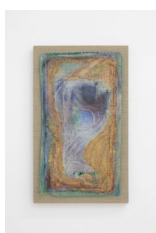

Francesca Mollett

Scattered rest, 2022

Oil and acrylic on canvas

200 x 170 cm | 78 3/4 x 66 7/8 in

Francesca Mollett

Phosphorous grip, 2022

Oil and acrylic on calico

35 x 45 cm | 13 3/4 x 17 3/4 in

Varda Caivano

Untitled, 2022

Gouache on jute

41 x 23 cm | 16 1/8 x 9 1/8 in

Varda Caivano
Untitled, 2022
Gouache on linen
46 x 66 cm | 18 1/8 x 26 in

Varda Caivano
Untitled, 2022
Gouache on jute
47 x 69 cm | 18 1/2 x 27 1/8 in