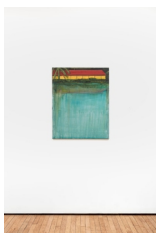

Matthew Krishanu
Red Roof and Water, 2022
Acrylic on canvas
100 x 80 cm | 39 3/8 x 31 1/2 in