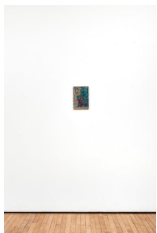

Mary Ramsden

Territory, 2022

Oil on linen

33 x 20 cm | 13 x 7 7/8 in