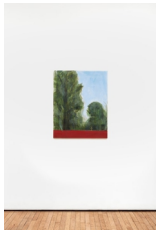

Matthew Krishanu
Red Roof and Trees, 2022
Acrylic on canvas
100 x 80 cm | 39 3/8 x 31 1/2 in