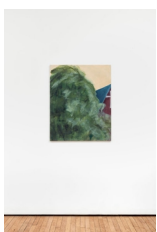

Matthew Krishanu
Sloping Roof and Tree, 2022
Acrylic on canvas
100 x 80 cm | 39 3/8 x 31 1/2 in