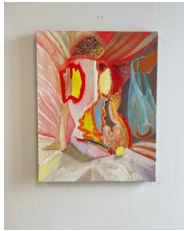

Oil on canvas, framed

73.4 x 73.4 cm | 28 7/8 x 28 7/8 in

Christian Quin Newell

A voyage to the depth of sorrow, 2022

Oil on canvas

203.2 x 127 cm | 80 x 50 in

Gabriella Boyd

Exit, 2022