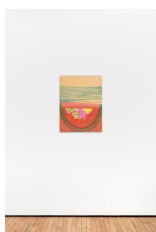

Phoebe Unwin

Dog, 2022

Acrylic on canvas

105 x 90.2 cm | 41 3/8 x 35 1/2 in

Phoebe Unwin

Pastel Person, 2022

Acrylic and oil paint on canvas

70 x 80 cm | 27 1/2 x 31 1/2 in