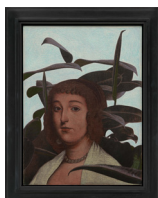

Tanya Leighton

Oliver Osborne, 'GERMAN AFTERNOONS'

5 July – 27 August 2022

Kurfürstenstraße 24/25 & 156

Oliver Osborne
German Afternoons No. 9,
2022
Oil on linen
54.2×50.3 cm
21³/₈×19³/₄ in
Unique
(OSBORNE-2022-0097)

Oliver Osborne
German Afternoons No. 5,
2021-22
Oil on linen
56.2×42 cm
22¹/₈×16¹/₂ in
Unique
(OSBORNE-2022-0093)

Oliver Osborne
German Afternoons No. 4,
2022
Machine-embroidered cotton
duck
Dimensions variable
Unique
(OSBORNE-2022-0107)