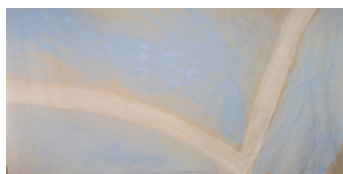

**DAMIEN  
&  
THE LOVE GURU**

Vanessa Disler  
*Light Sleeper*

14 May – 17 September 2022

*Light Sleeper*

2022

Acrylic and pigment on canvas

215 × 240 cm / 84.65 × 94.49 in

*Light Sleeper*

2022

Acrylic and pigment on canvas

215 × 240 cm / 84.65 × 94.49 in

*Light Sleeper*

2022

Acrylic and pigment on canvas

215 × 240 cm / 84.65 × 94.49 in

*Light Sleeper*

2022

Acrylic and pigment on canvas

215 × 240 cm / 84.65 × 94.49 in

*Forgotten Ritual*

2018

Oil paint, flashe, pigment on canvas

165 × 135 cm / 64.96 × 53.15 in

*Emancipation Gate*  
2016  
Steel rebar  
210 × 110 cm / 82.68 × 43.31 in